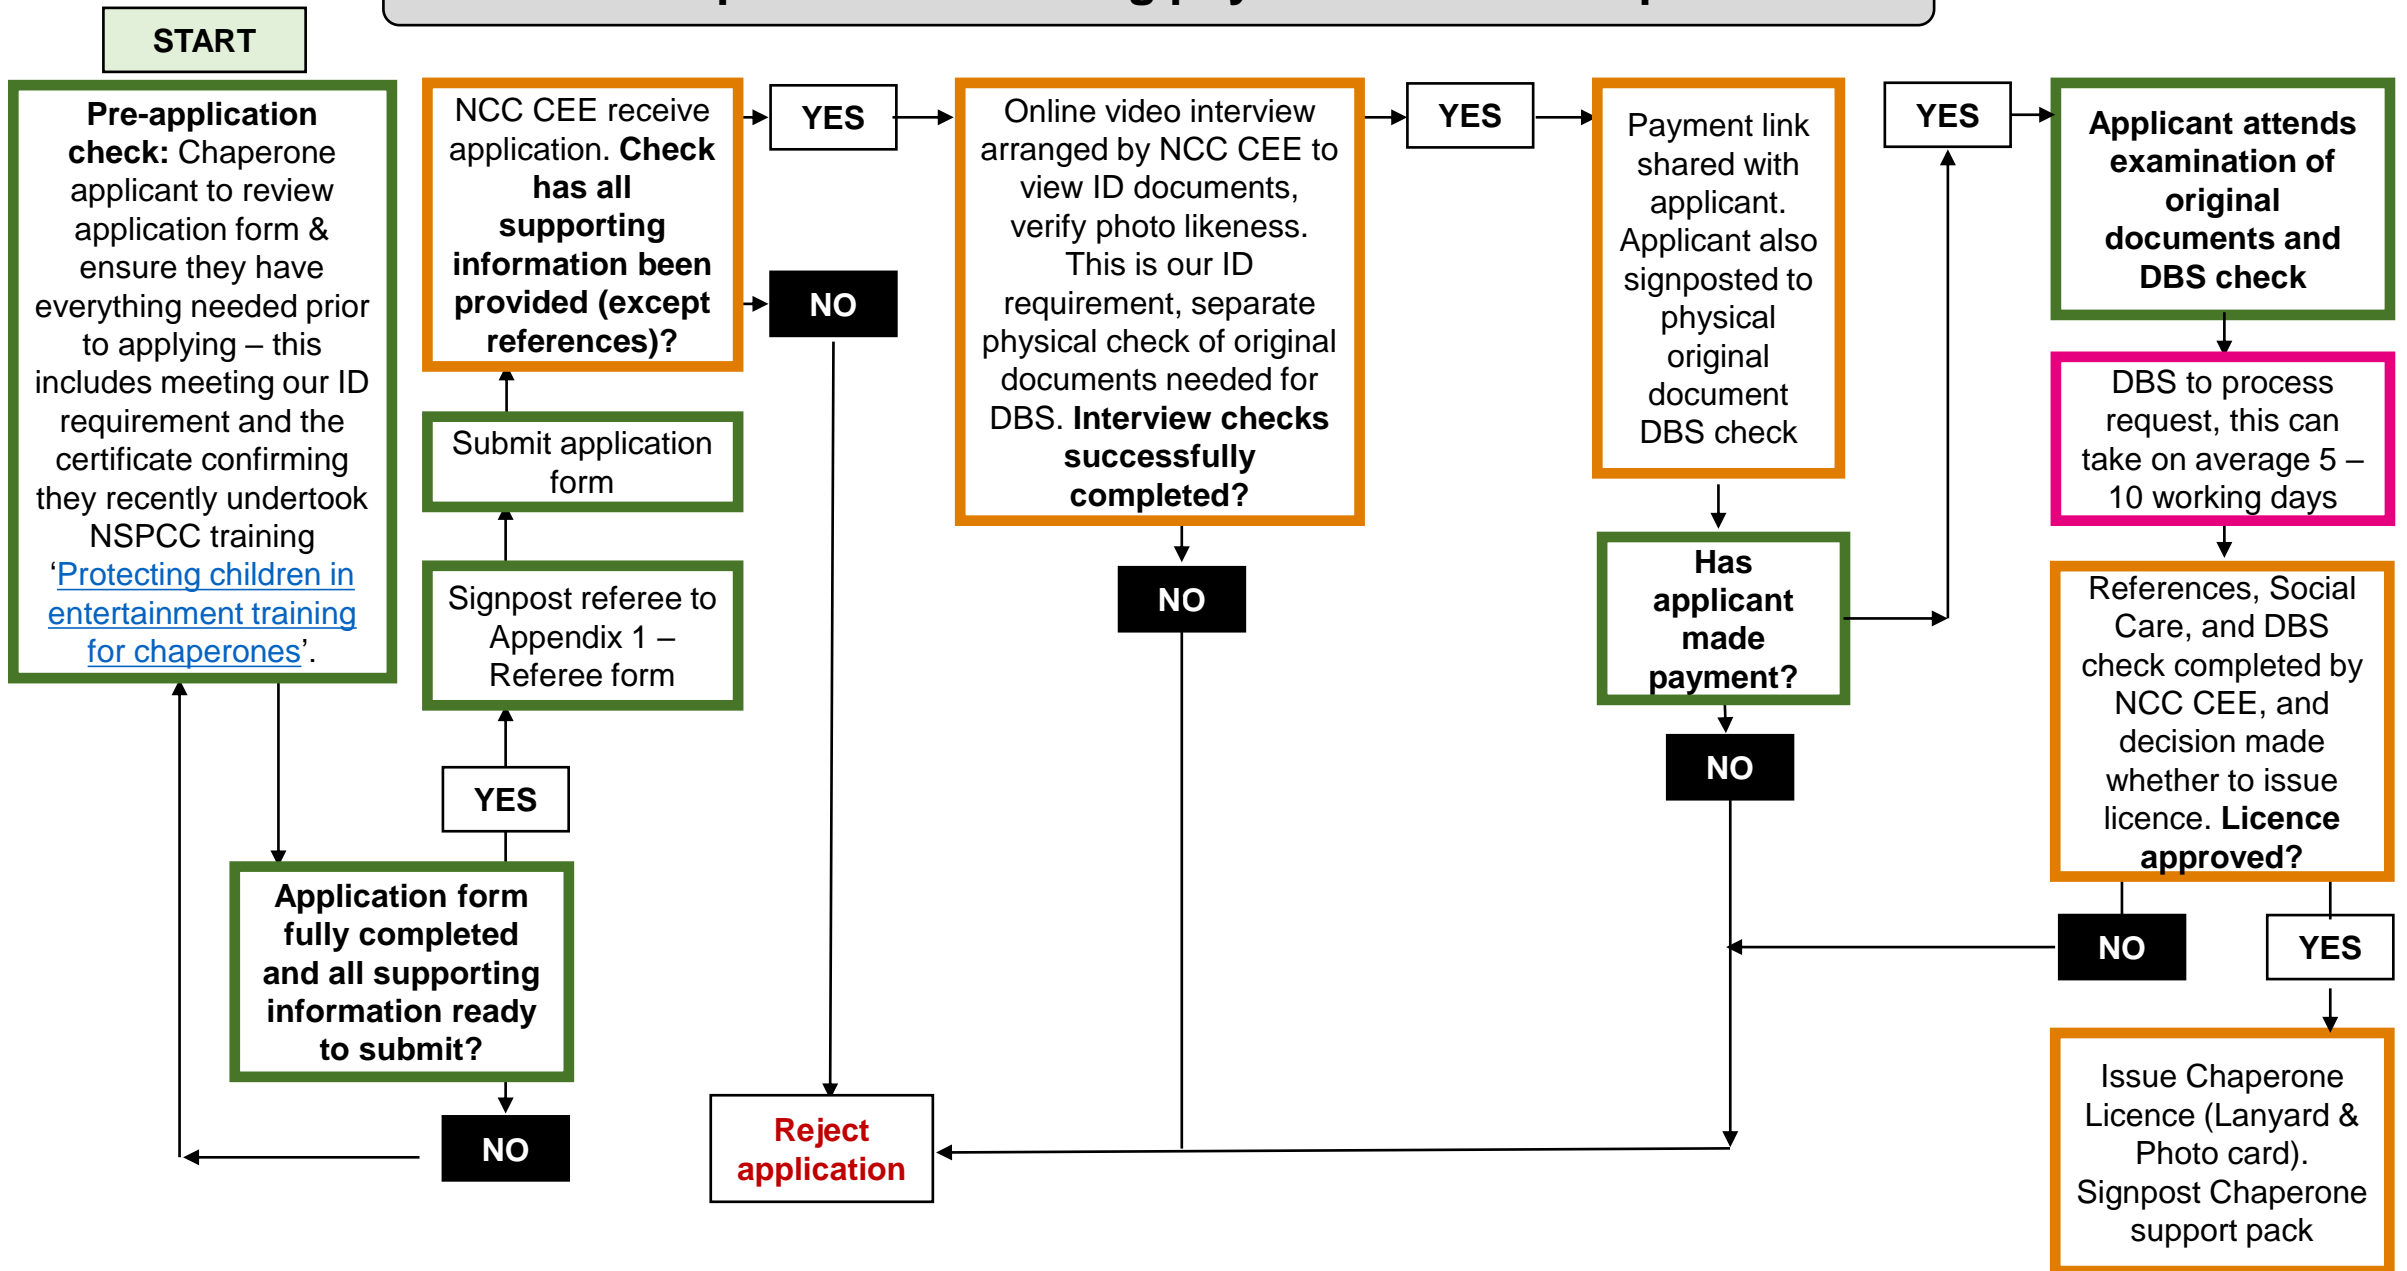

Overview of Chaperone Application Process

Standard process - Including physical DBS check process

Pandemic contingency - Including remote DBS check process