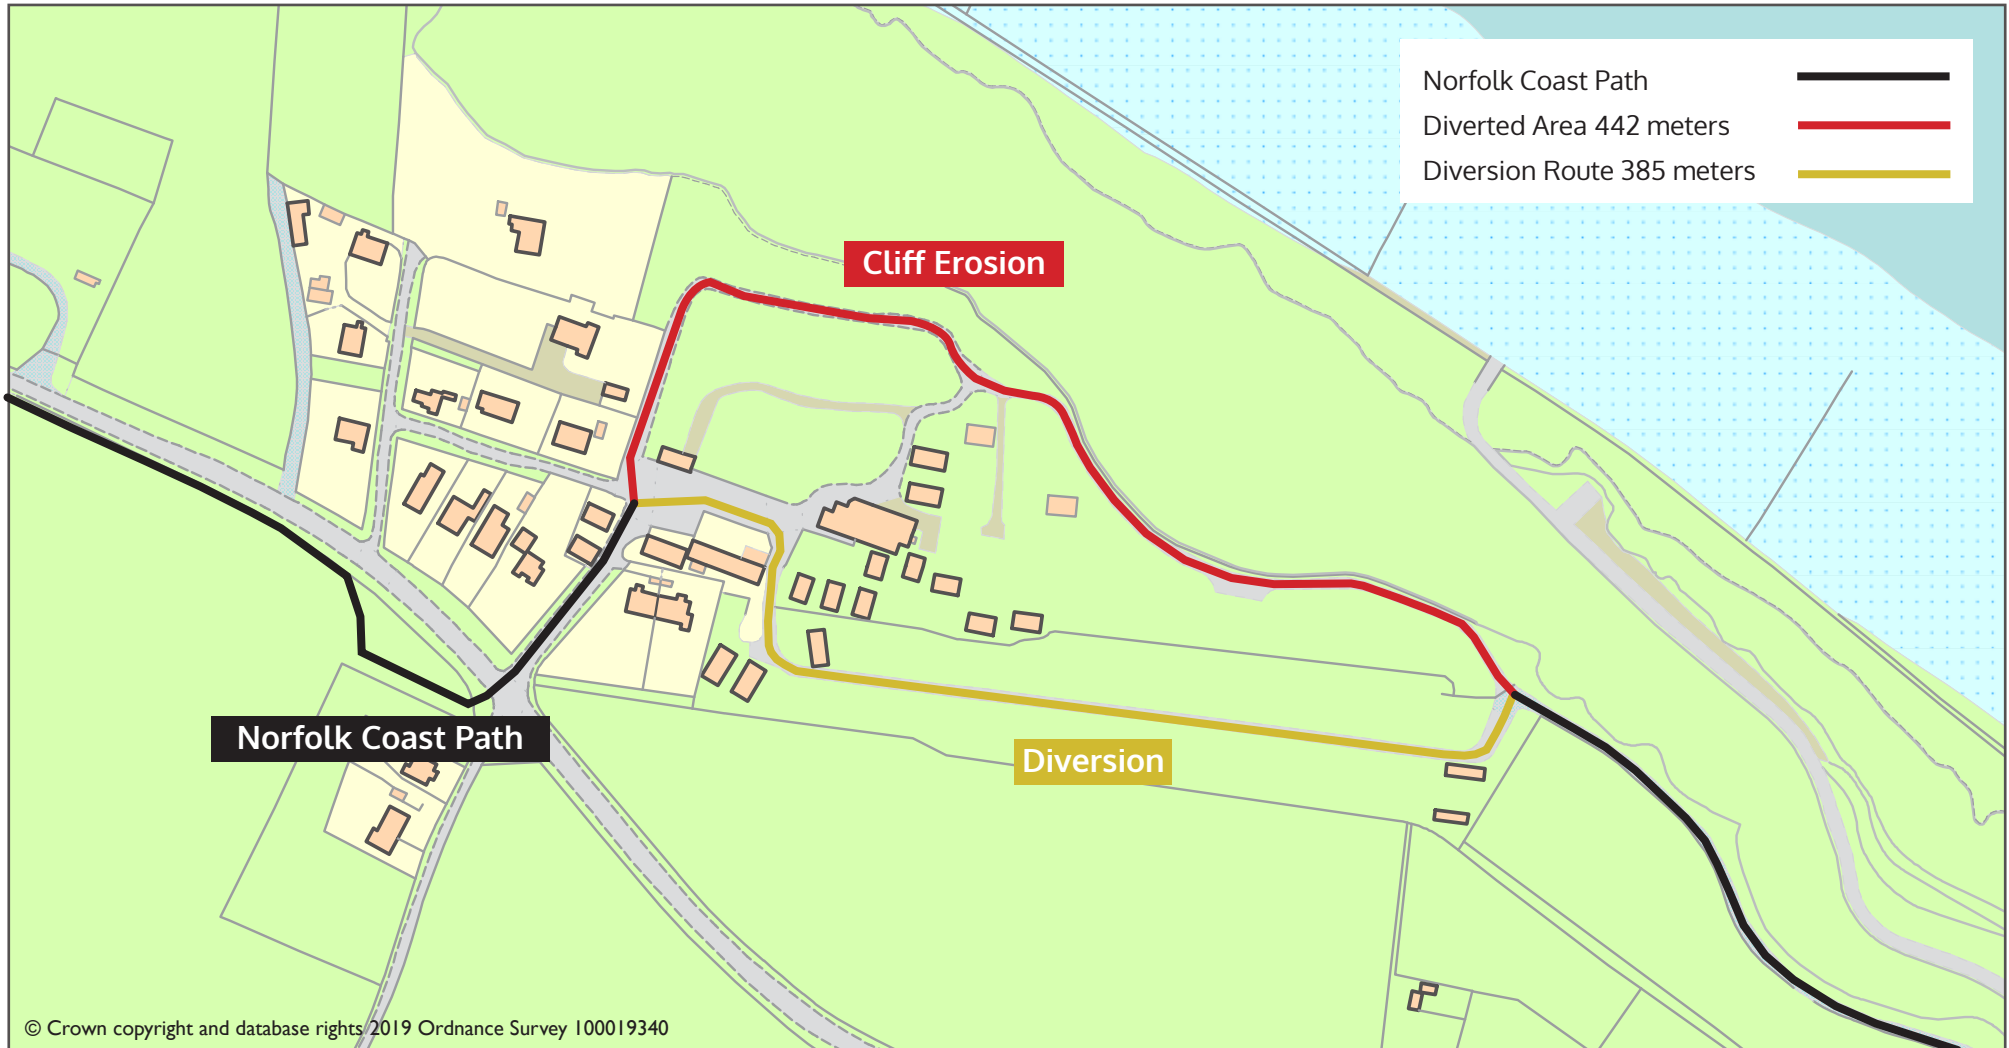

Norfolk Coast Path Diversion

Trimingham House Caravan Park

Compiled By Norfolk Trails

Norfolk County Council
County Hall
Martineau Lane
Norwich
NR1 2DH
Tel: 0344 800 8020
www.norfolk.gov.uk

Norfolk County Council