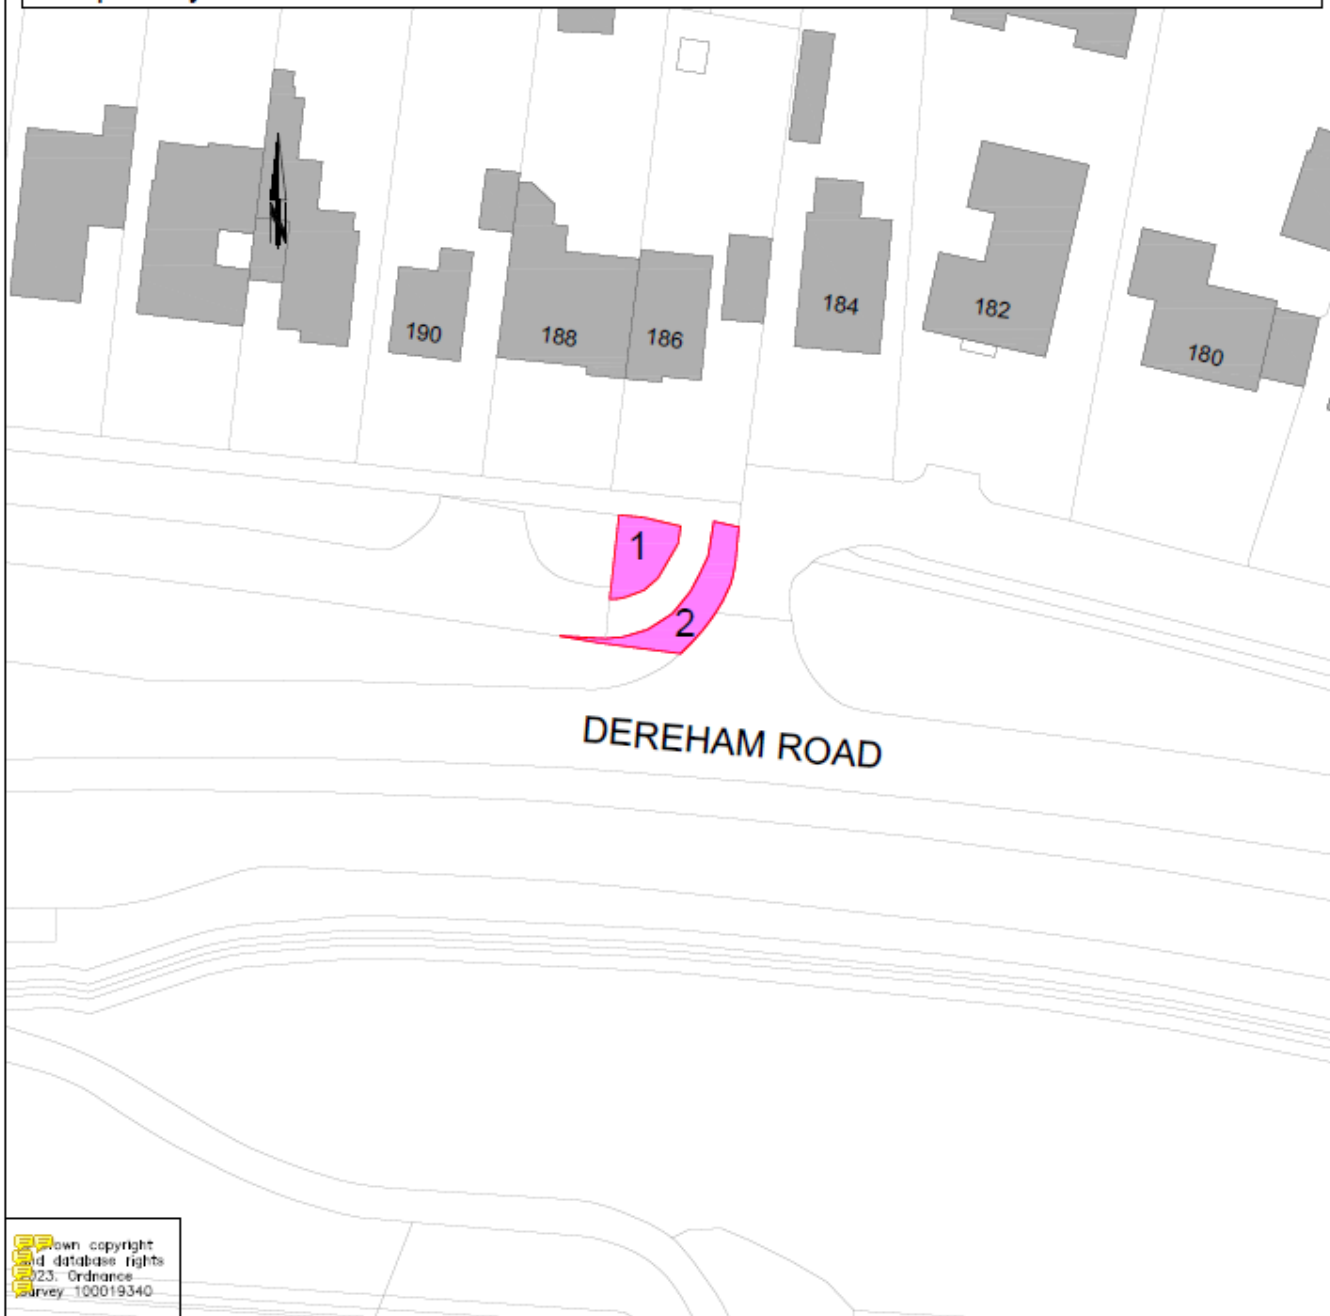

CPO plan – A1047 Dereham Road scheme

Map referred to in The Norfolk County Council (A1047 Dereham Road Scheme)
Compulsory Purchase Order 2024

© Crown copyright
© Ordnance
Survey 100019340

Land to be acquired by compulsory purchase

Plot 1 - Land to be acquired - 36.0m²

Plot 2 - Land to be acquired - 47.3m²

The Common Seal of
The Norfolk County Council
was affixed hereto
in the presence of:

authorised for and on behalf of
the Director of Legal Services (nplaw) and Monitoring Officer
and this deed has been duly and properly executed
in accordance with the constitution of Norfolk County Council

	Initial	Date	
Surveyed by	OS	2023	
Drawn by	YN	07/2023	
Checked by	CQ	08/2023	

The land to be acquired, which is coloured PINK on this plan,
represents the net amount of land required for the purposes of the
scheme; and any new fence, wall, bank or hedge is to be erected on
the vendors remaining property.

Scale: 1:500 @ A3

Imp. No.

Crown Copyright Reserved

Plan No. PBA019-LAND-002