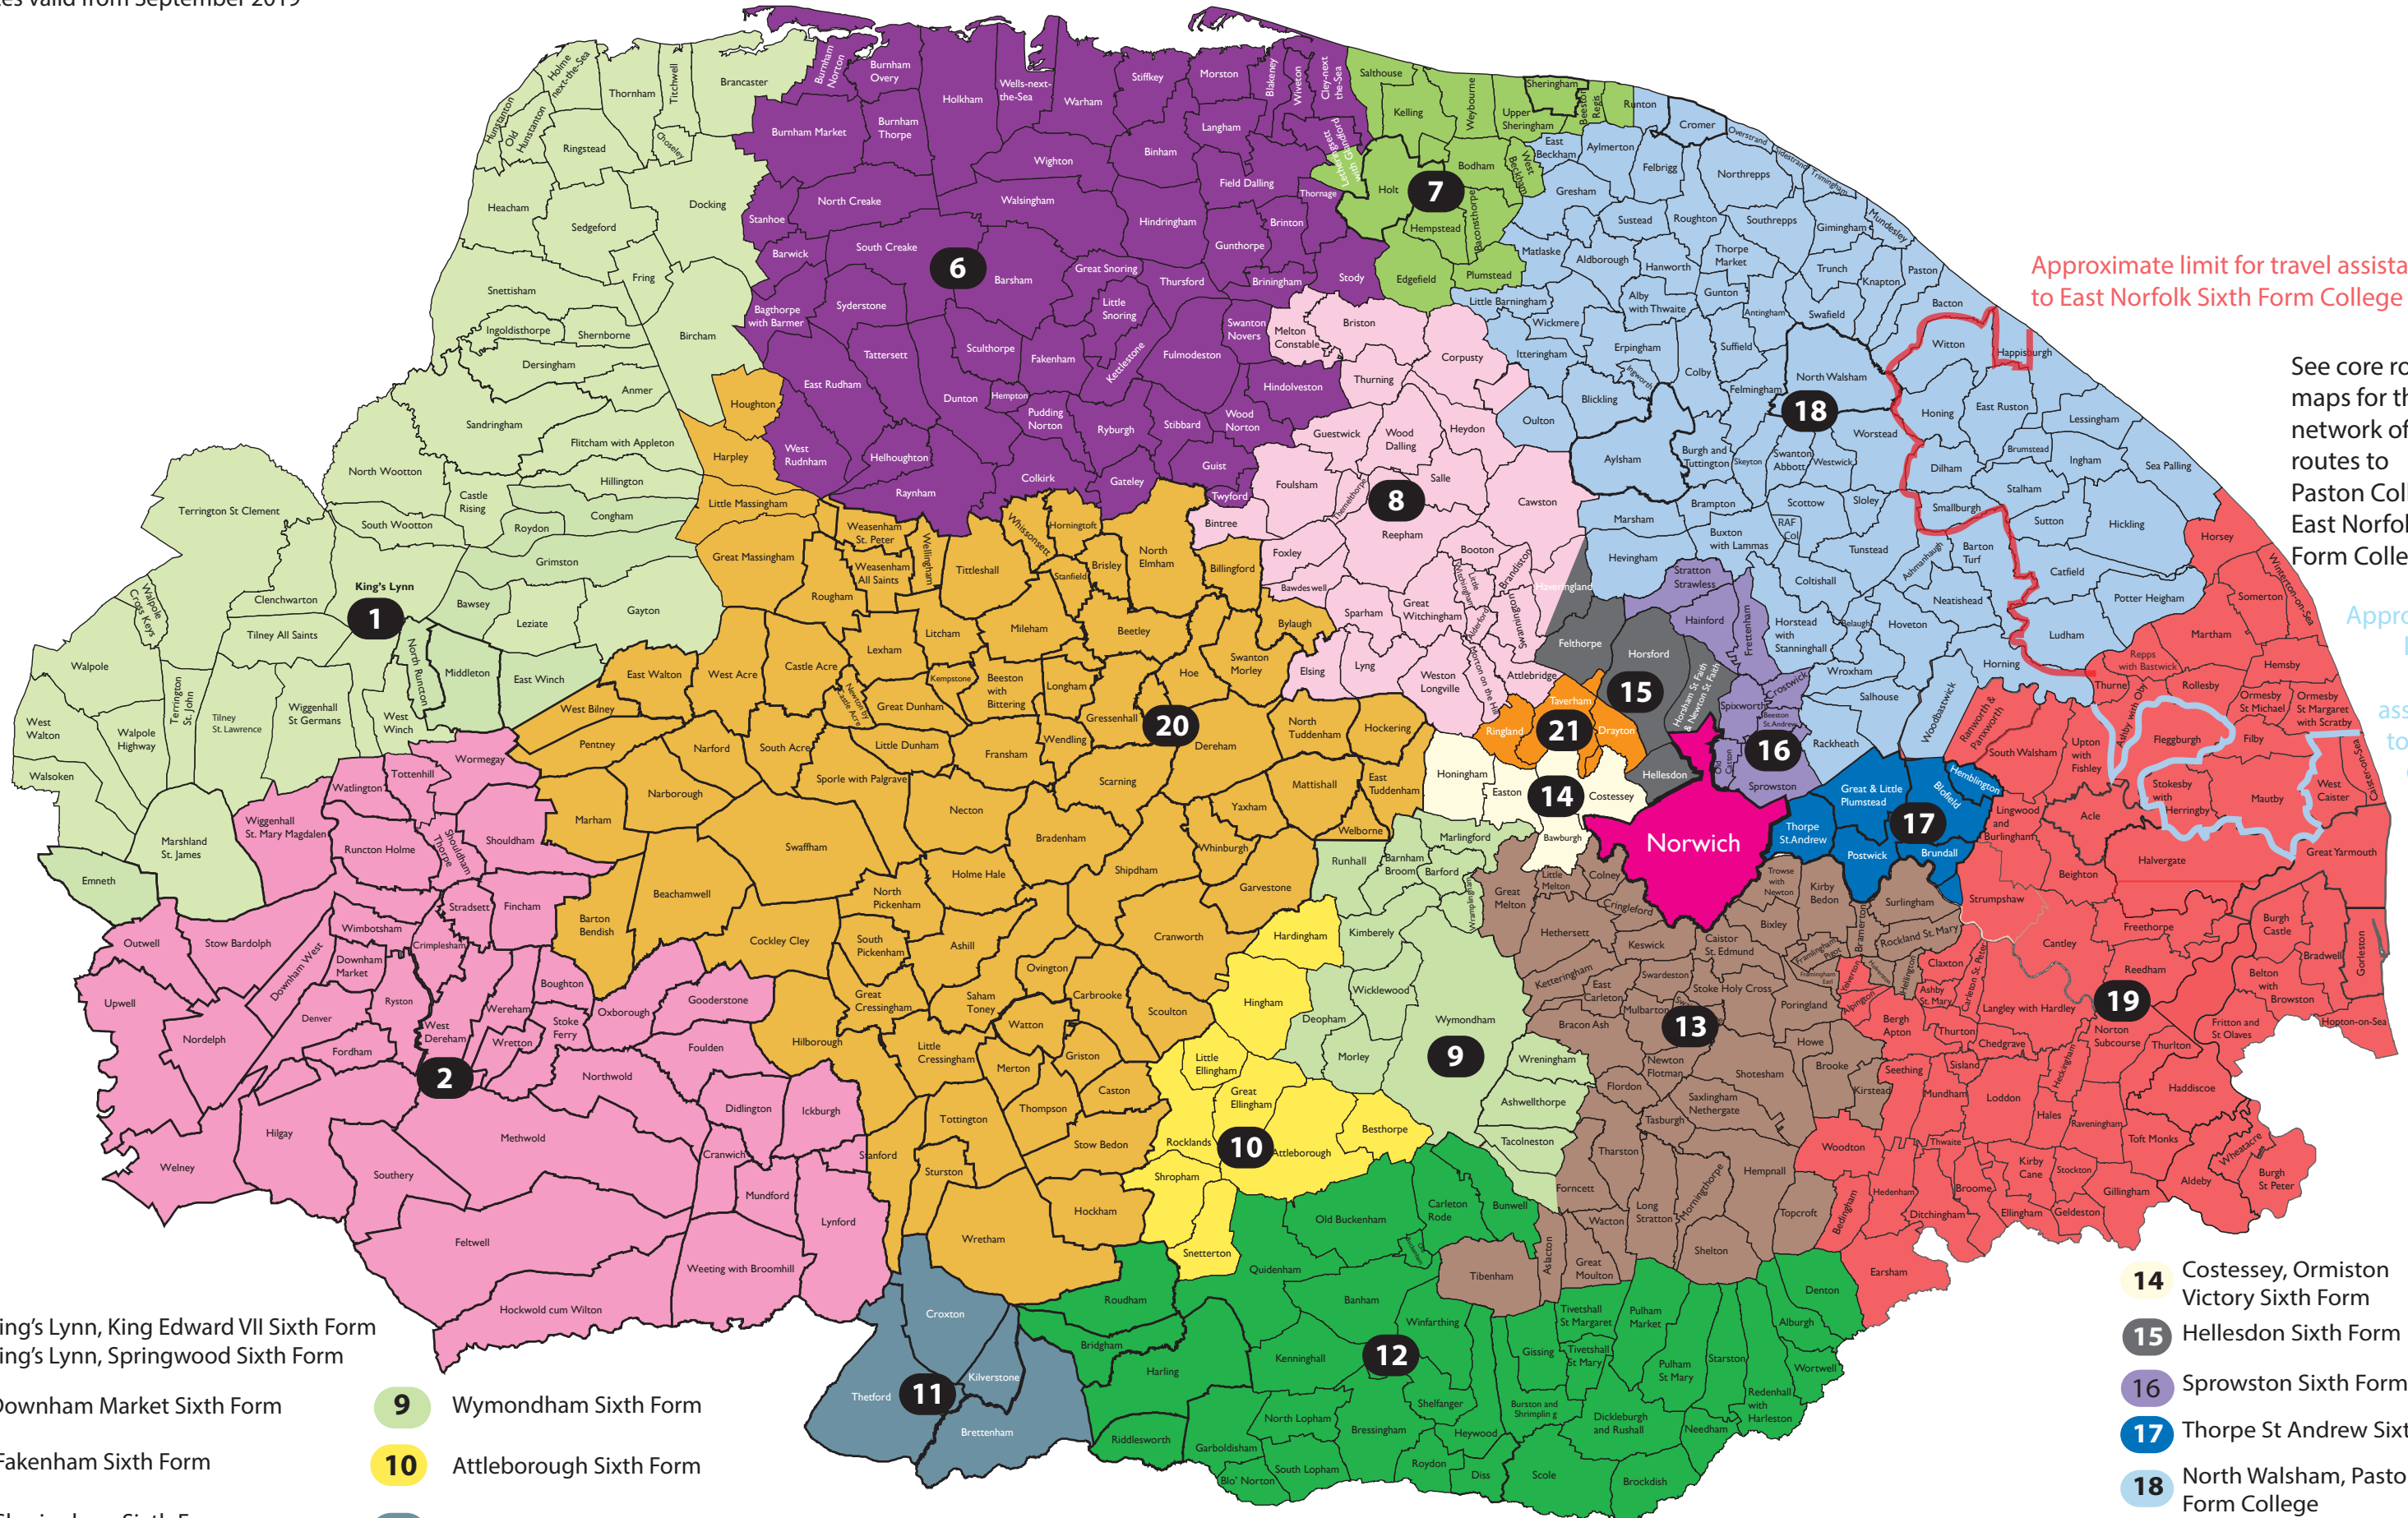

# Core route areas for School Sixth Forms and Sixth Form Colleges

Routes valid from September 2019

Approximate limit for travel assistance to East Norfolk Sixth Form College

See core route maps for the full network of core routes to Paston College and East Norfolk Sixth Form College

Approximate limit for travel assistance to Paston College

**1** King's Lynn, King Edward VII Sixth Form  
King's Lynn, Springwood Sixth Form

**2** Downham Market Sixth Form

**6** Fakenham Sixth Form

**7** Sheringham Sixth Form

**20** Dereham Sixth Form College

**21** Taverham Sixth Form