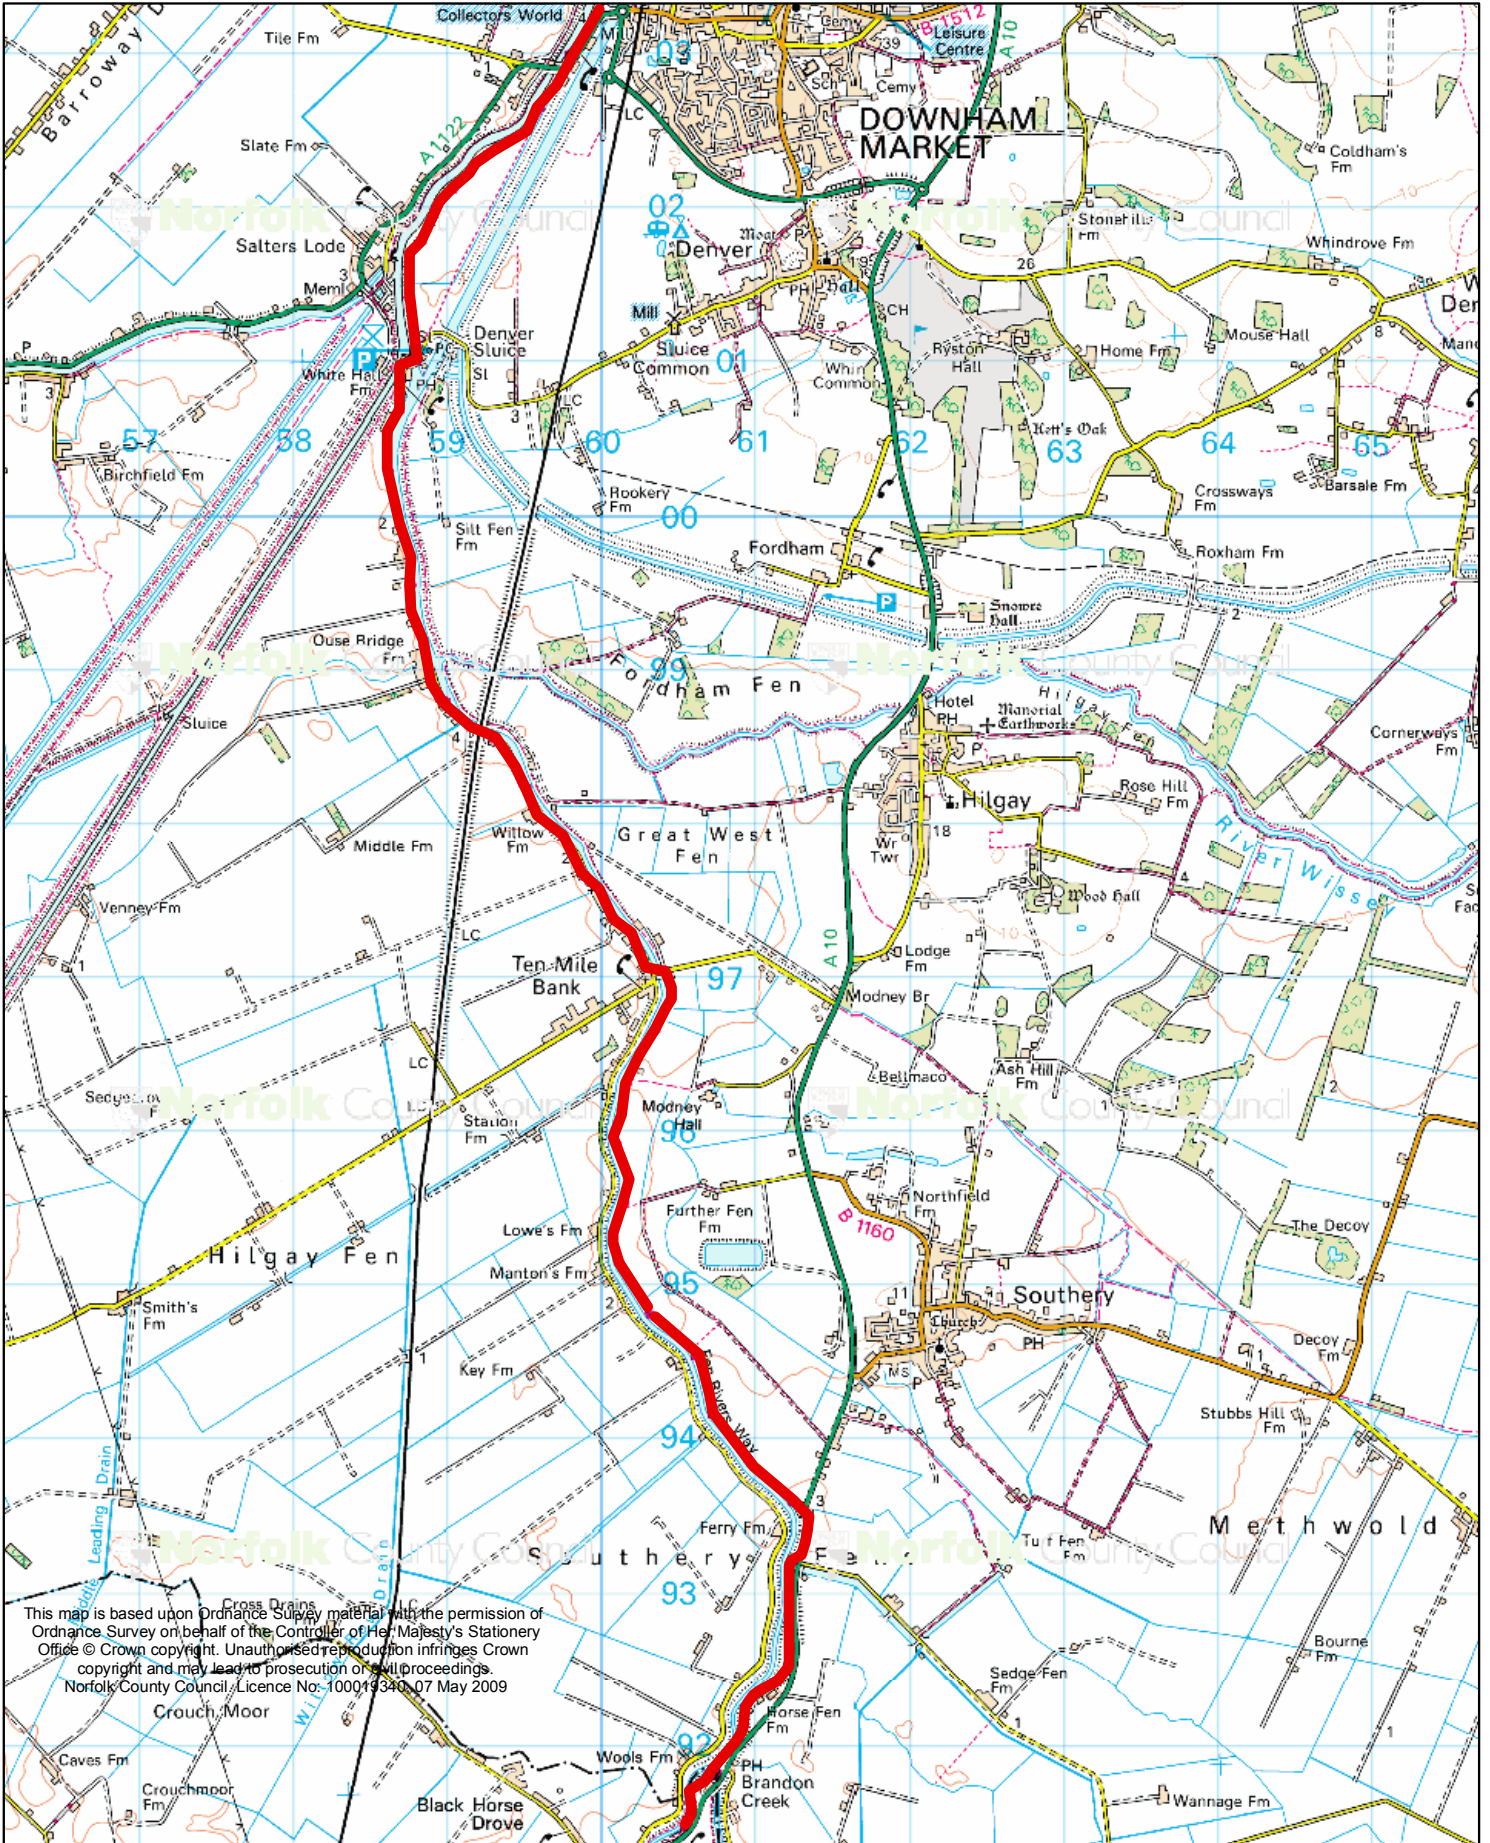

Fen Rivers Way

Section Number 3

Downham Market to Brandon Creek

— Route

This map is based upon Ordnance Survey material with the permission of Ordnance Survey on behalf of the Controller of Her Majesty's Stationery Office © Crown copyright. Unauthorised reproduction infringes Crown copyright and may lead to prosecution or civil proceedings.
Norfolk County Council Licence No: 100019340, 07 May 2009