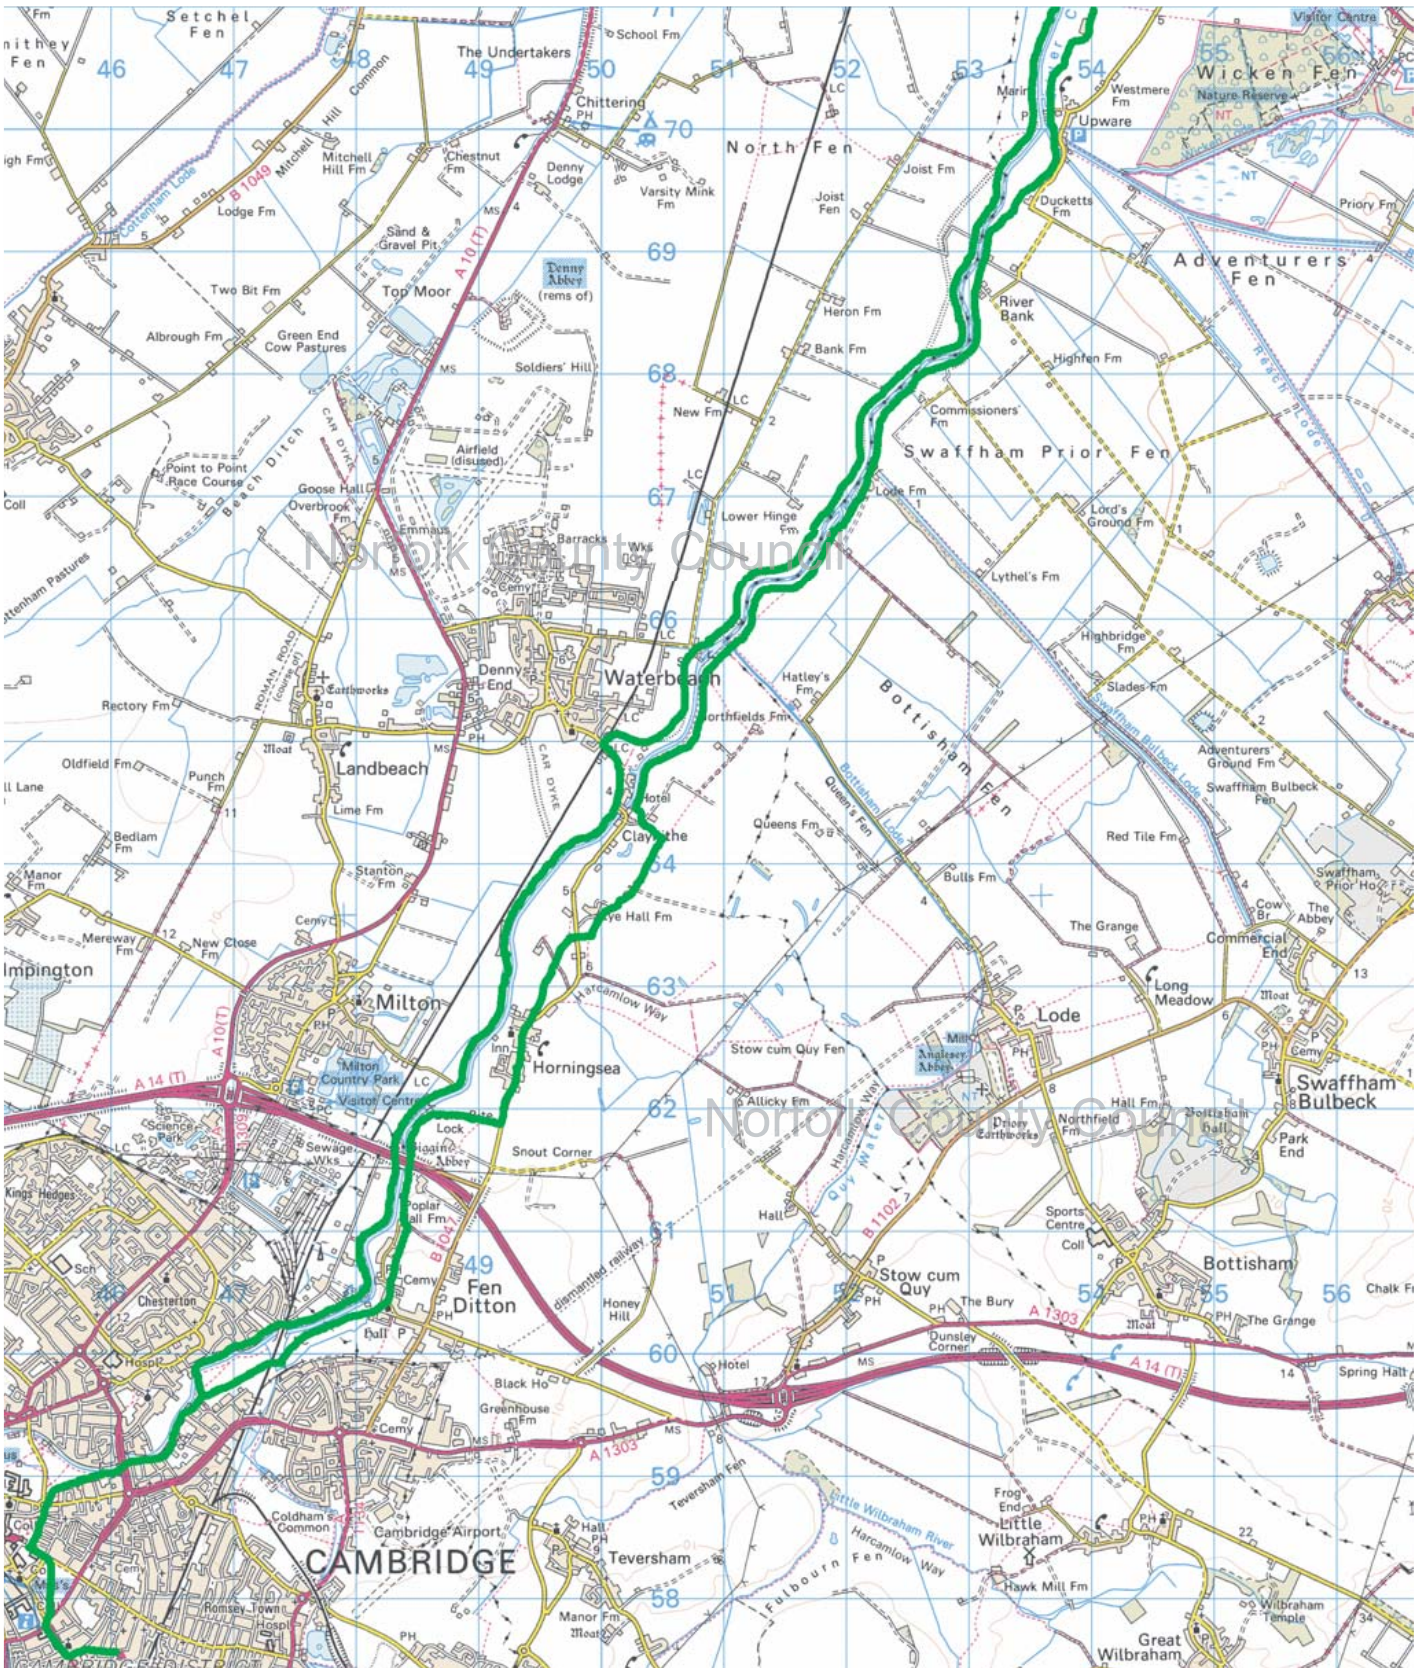

Fen Rivers Way
Section number 6

www.norfolktrails.co.uk