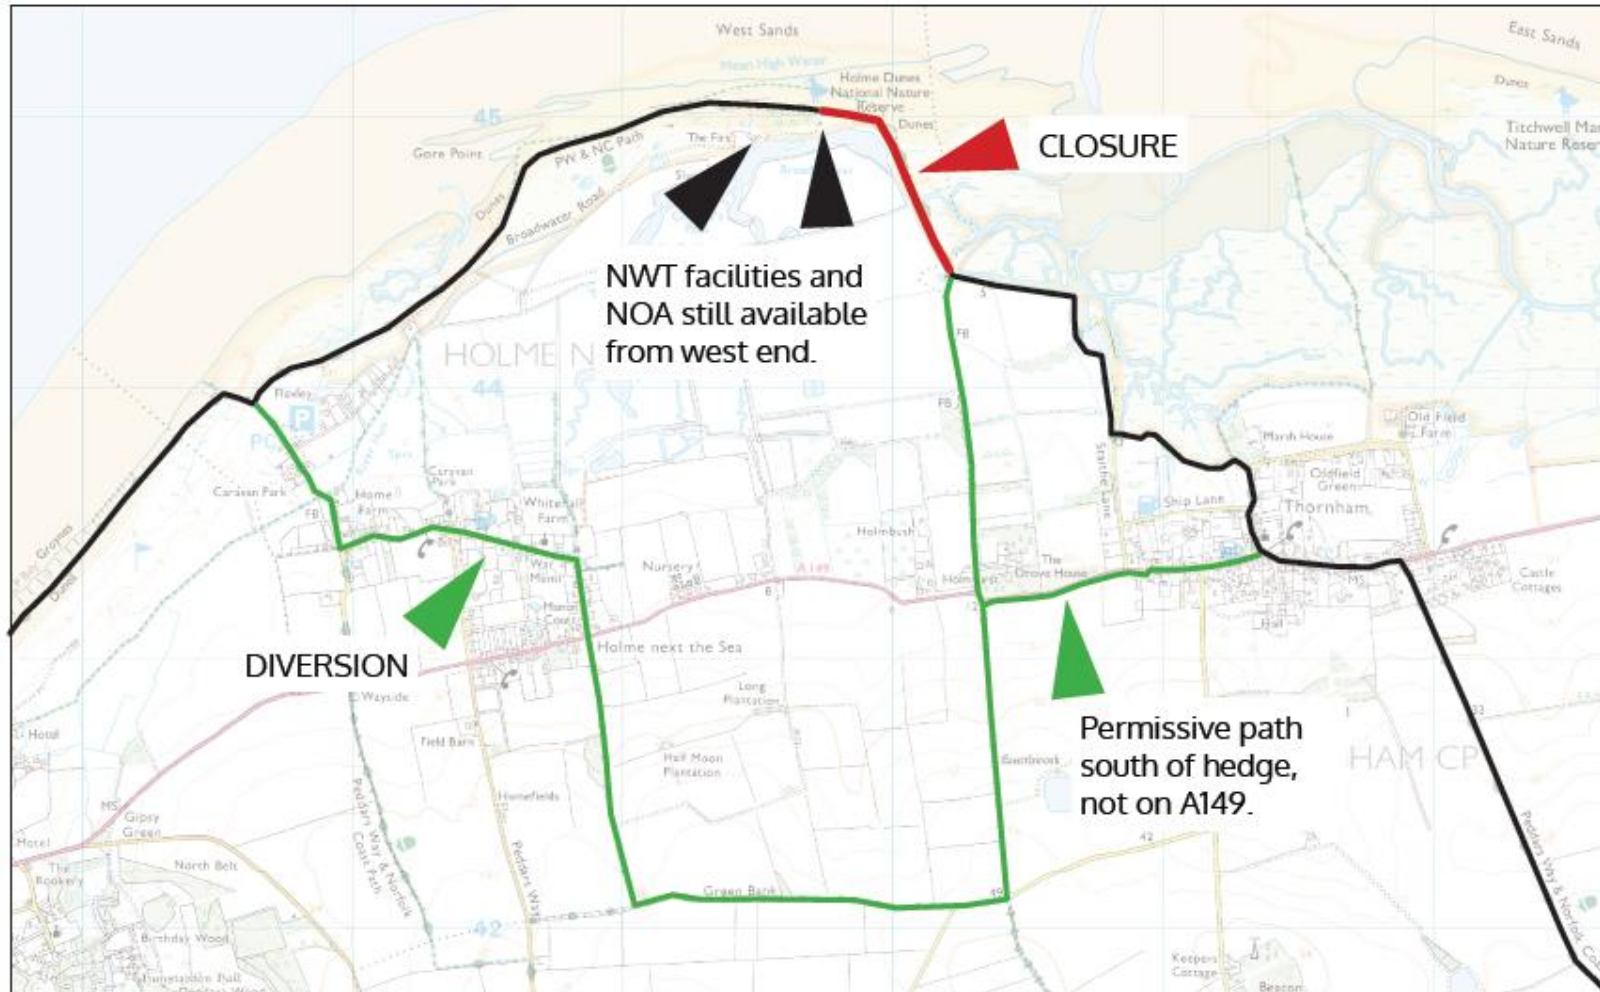

## National Trail Diversion

Diversion adds 0.7 miles to journey

Compiled By Norfolk Trails

NATIONAL TRAIL

Norfolk County Council  
County Hall  
Martineau Lane  
Norwich  
NR1 2DH  
Tel: 0344 800 8020  
www.norfolk.gov.uk