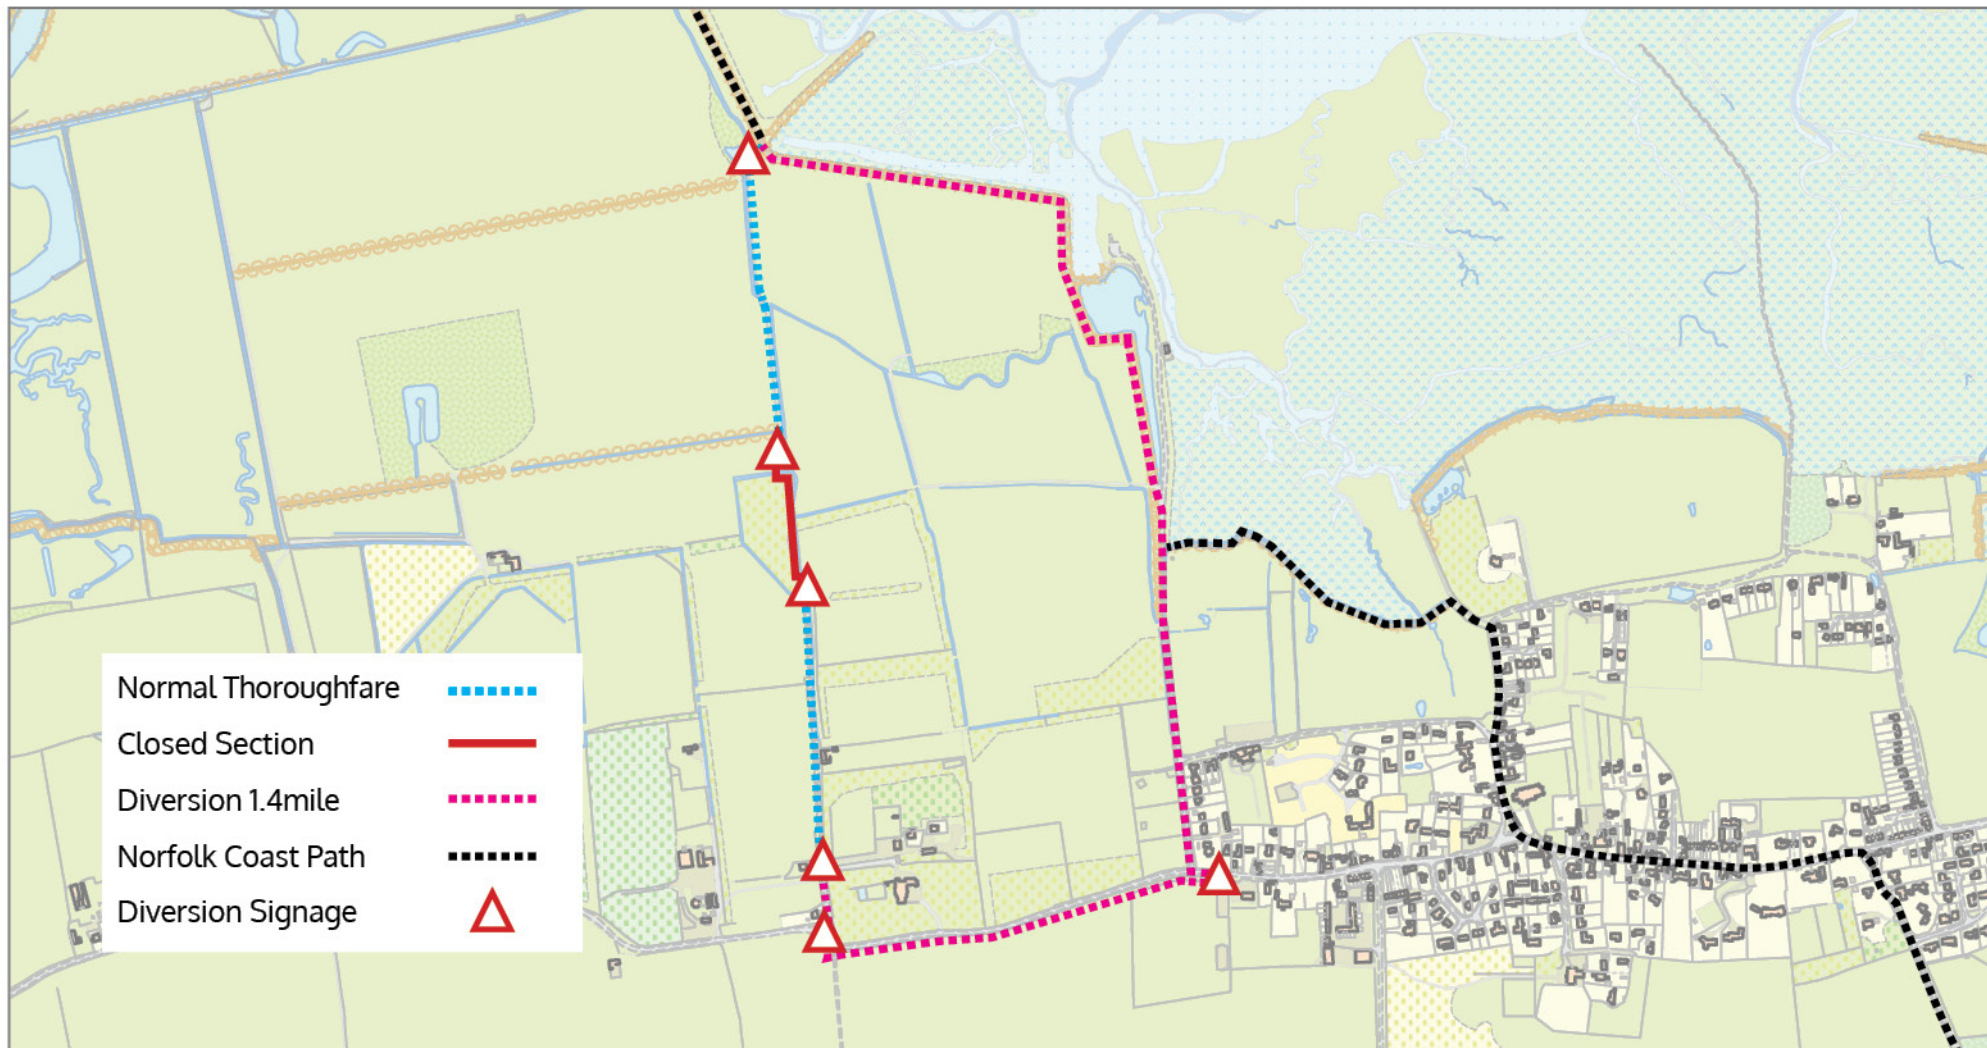

Holme-Next-The-Sea FP11 Diversion

Boardwalk closed for health and safety.

Diversion 1.4 miles (2.3km)

Compiled By Norfolk Trails

Norfolk County Council
County Hall
Martineau Lane
Norwich
NR1 2DH
Tel: 0344 800 8020
www.norfolk.gov.uk

Normal Thoroughfare
Closed Section	————
Diversion 1.4mile
Norfolk Coast Path	-----
Diversion Signage	△

Norfolk County Council