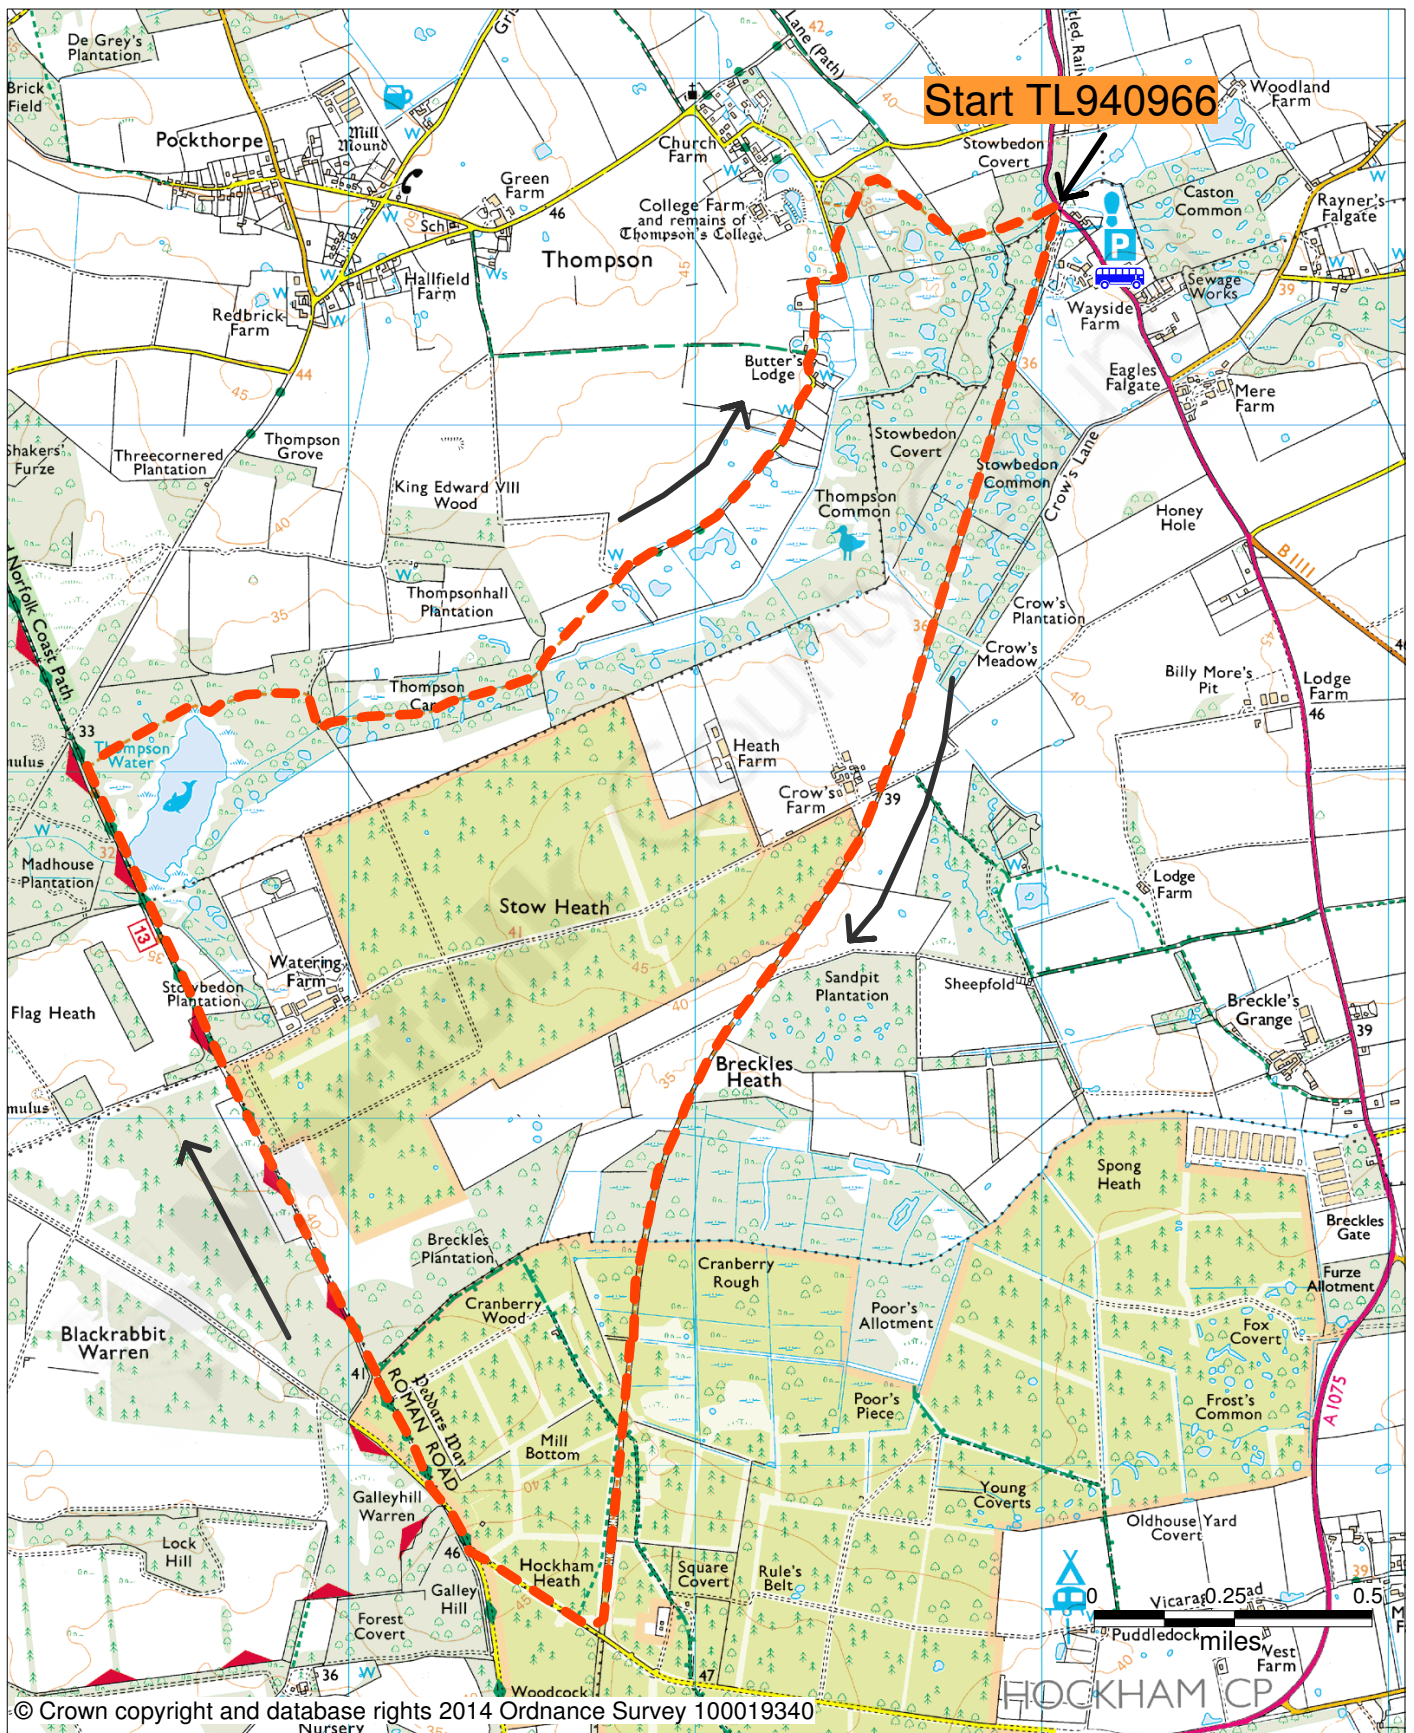

Circular Walk

The Great Eastern Pingo Trail

Scale 1:21789

Length: 7 miles

Route: 

© Crown copyright and database rights 2014 Ordnance Survey 100019340