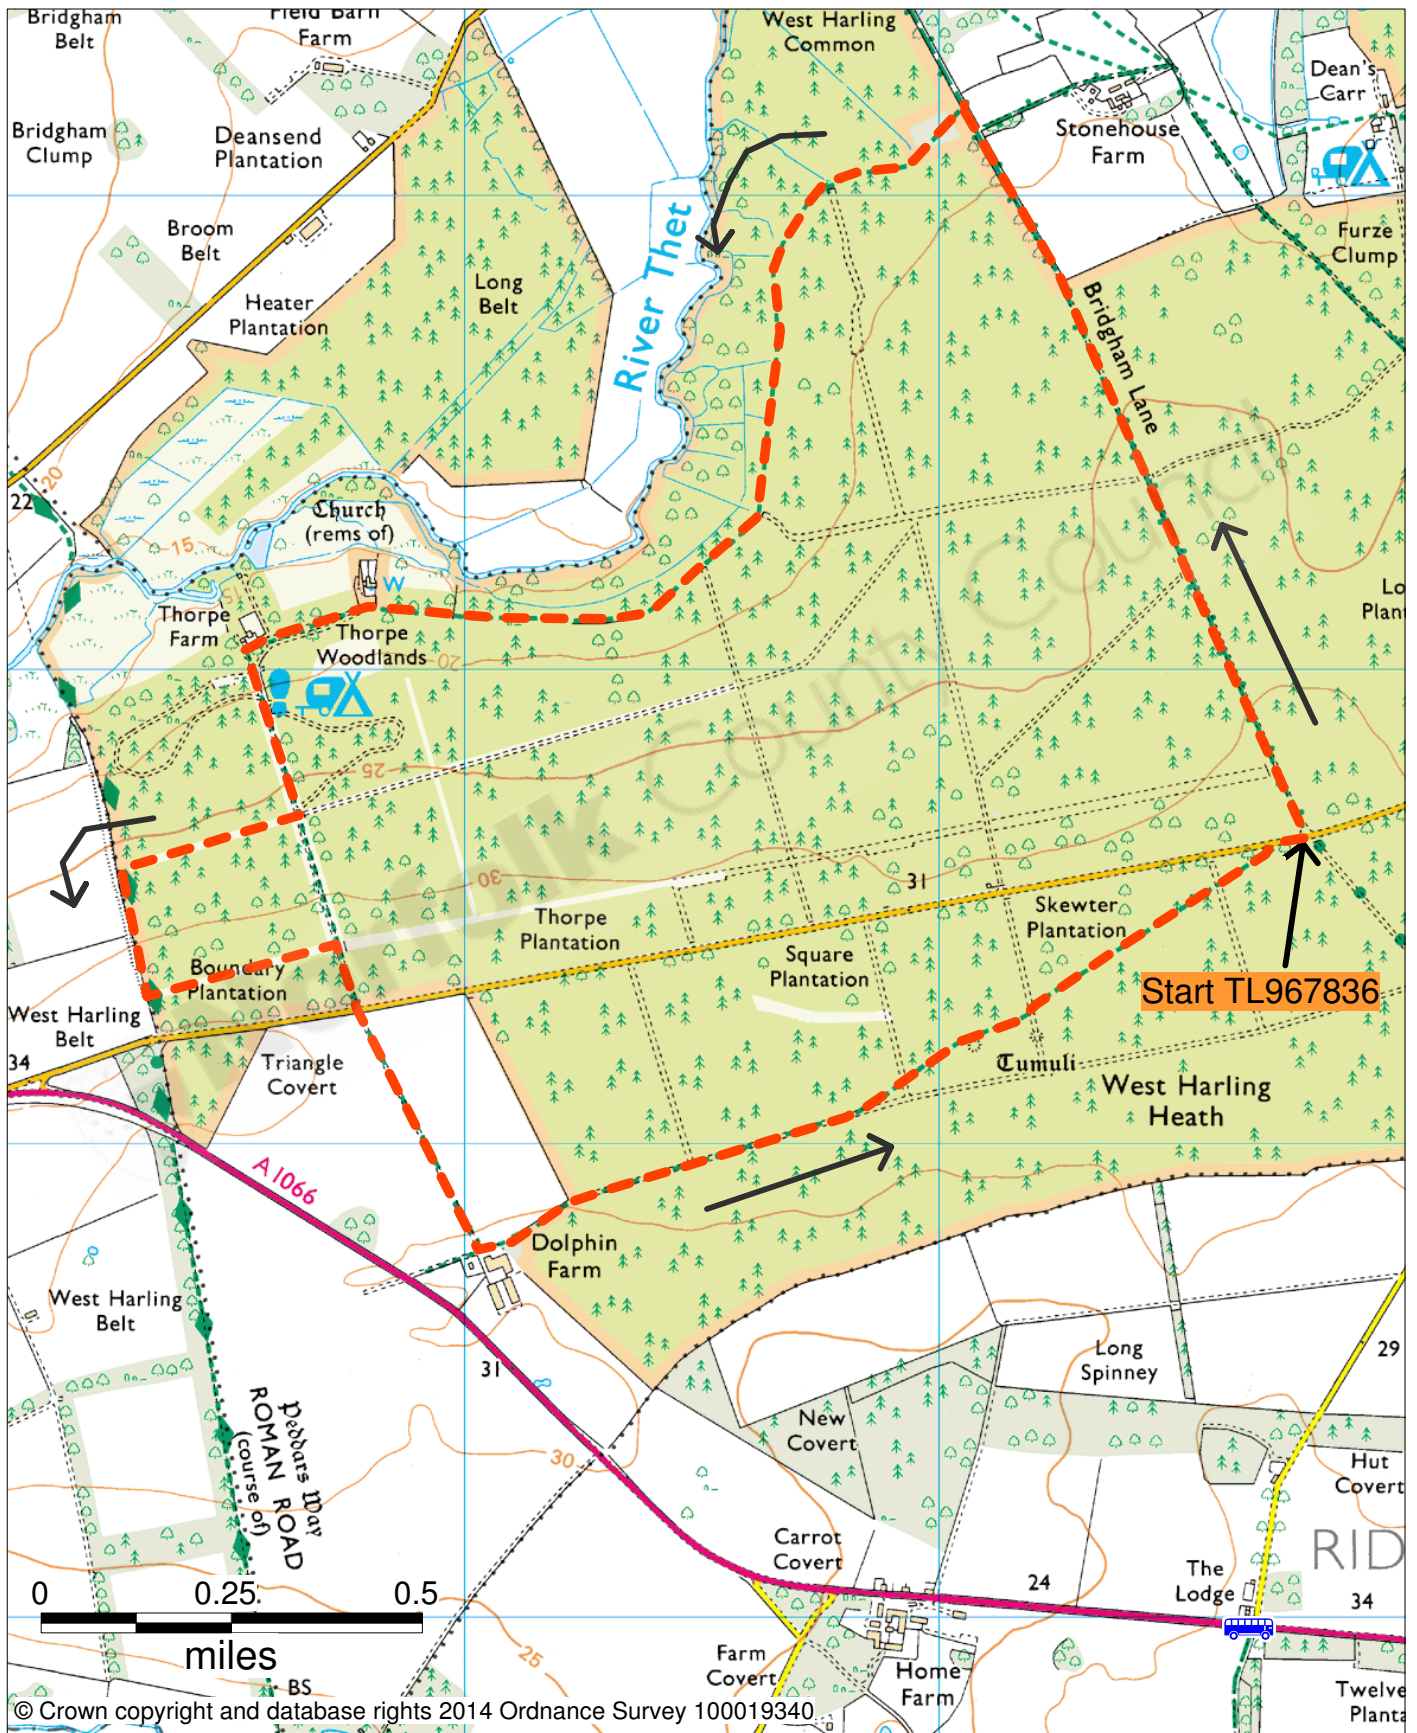

Circular Walk

West Harling

Scale 1:15935

Length: 5 miles

Route: 

© Crown copyright and database rights 2014 Ordnance Survey 100019340