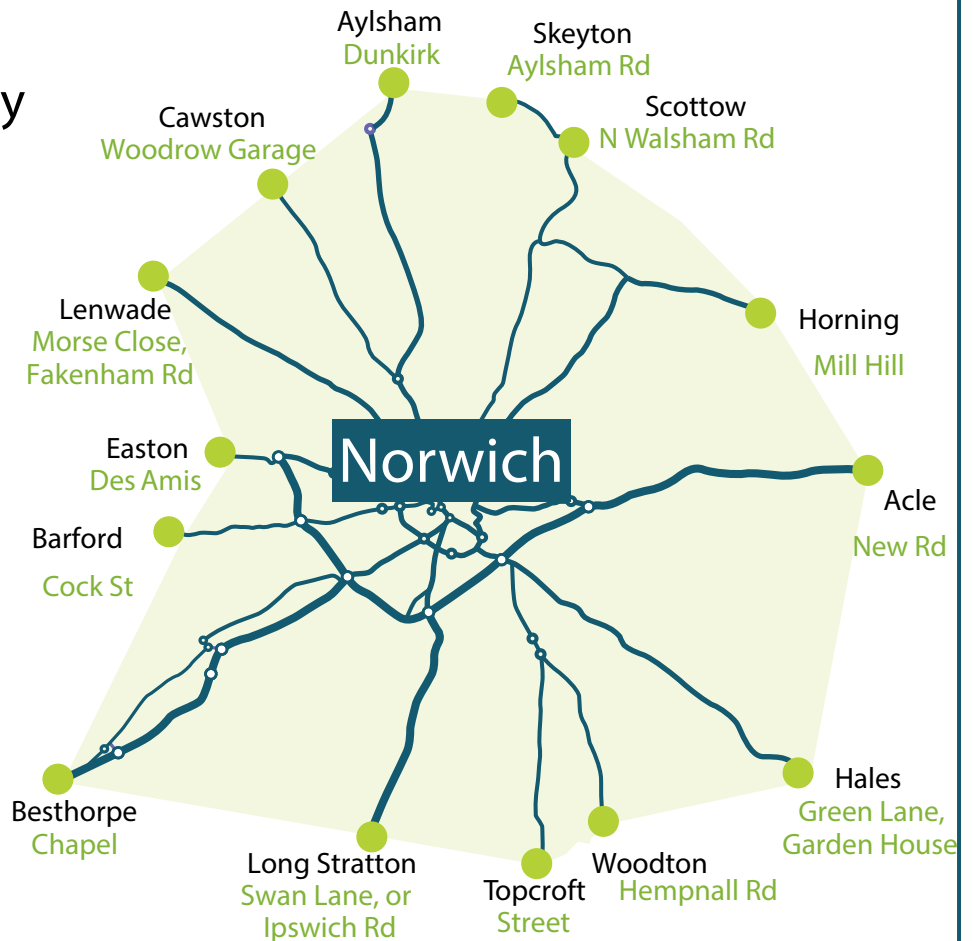

# Norwich FUSION

The unlimited bus ticket for Greater Norwich

You can use your Fusion ticket on any bus within shaded Norwich zone operated by:  
First  
Konectbus  
Sanders

● = start / end point of route