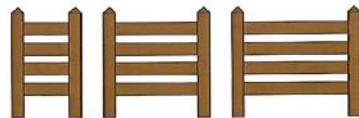

Width Options
960mm, 1500mm, 2000mm