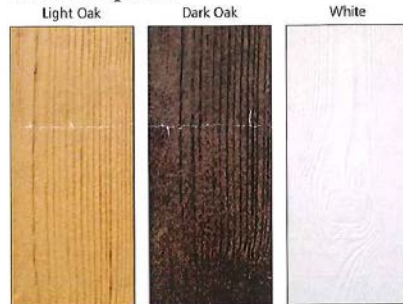

Colour Options

Style of Glasdon Gateway

Style Glasdon Gateway to your requirements. Example layouts:

Glasdon Gateway can be configured in over 360 different layouts!
Contact our Sales Office for more information.

Sign Options

Various signage options are available. Signs can be purchased with Glasdon Gateway. Signs purchased from other suppliers can be easily attached.

Height Options

1800mm (1300mm above ground), 2300mm (1800mm above ground)
Recommended depth below ground: 500mm
Glasdon Gateway can be easily cut down to the desired height.

Materials

Post/Slats: Everwood material Fixing bolts: Stainless steel

Visit our website to see our full range of safety products
www.safety4highways.com

*Everwood™ material is a realistic timber grain polymer, which requires minimal maintenance. Everwood is vandal and weather resistant, will not rot, warp or crack.

Glasdon®, Everwood is a trademark or registered trademark of GLASDON GROUP or its subsidiaries in the UK and other countries.

Glasdon Group Limited Is An Equal Opportunities Employer.

© Glasdon UK Ltd. 06/2014. Glasdon reserve the right to alter price and specification without prior notice.

LH/L