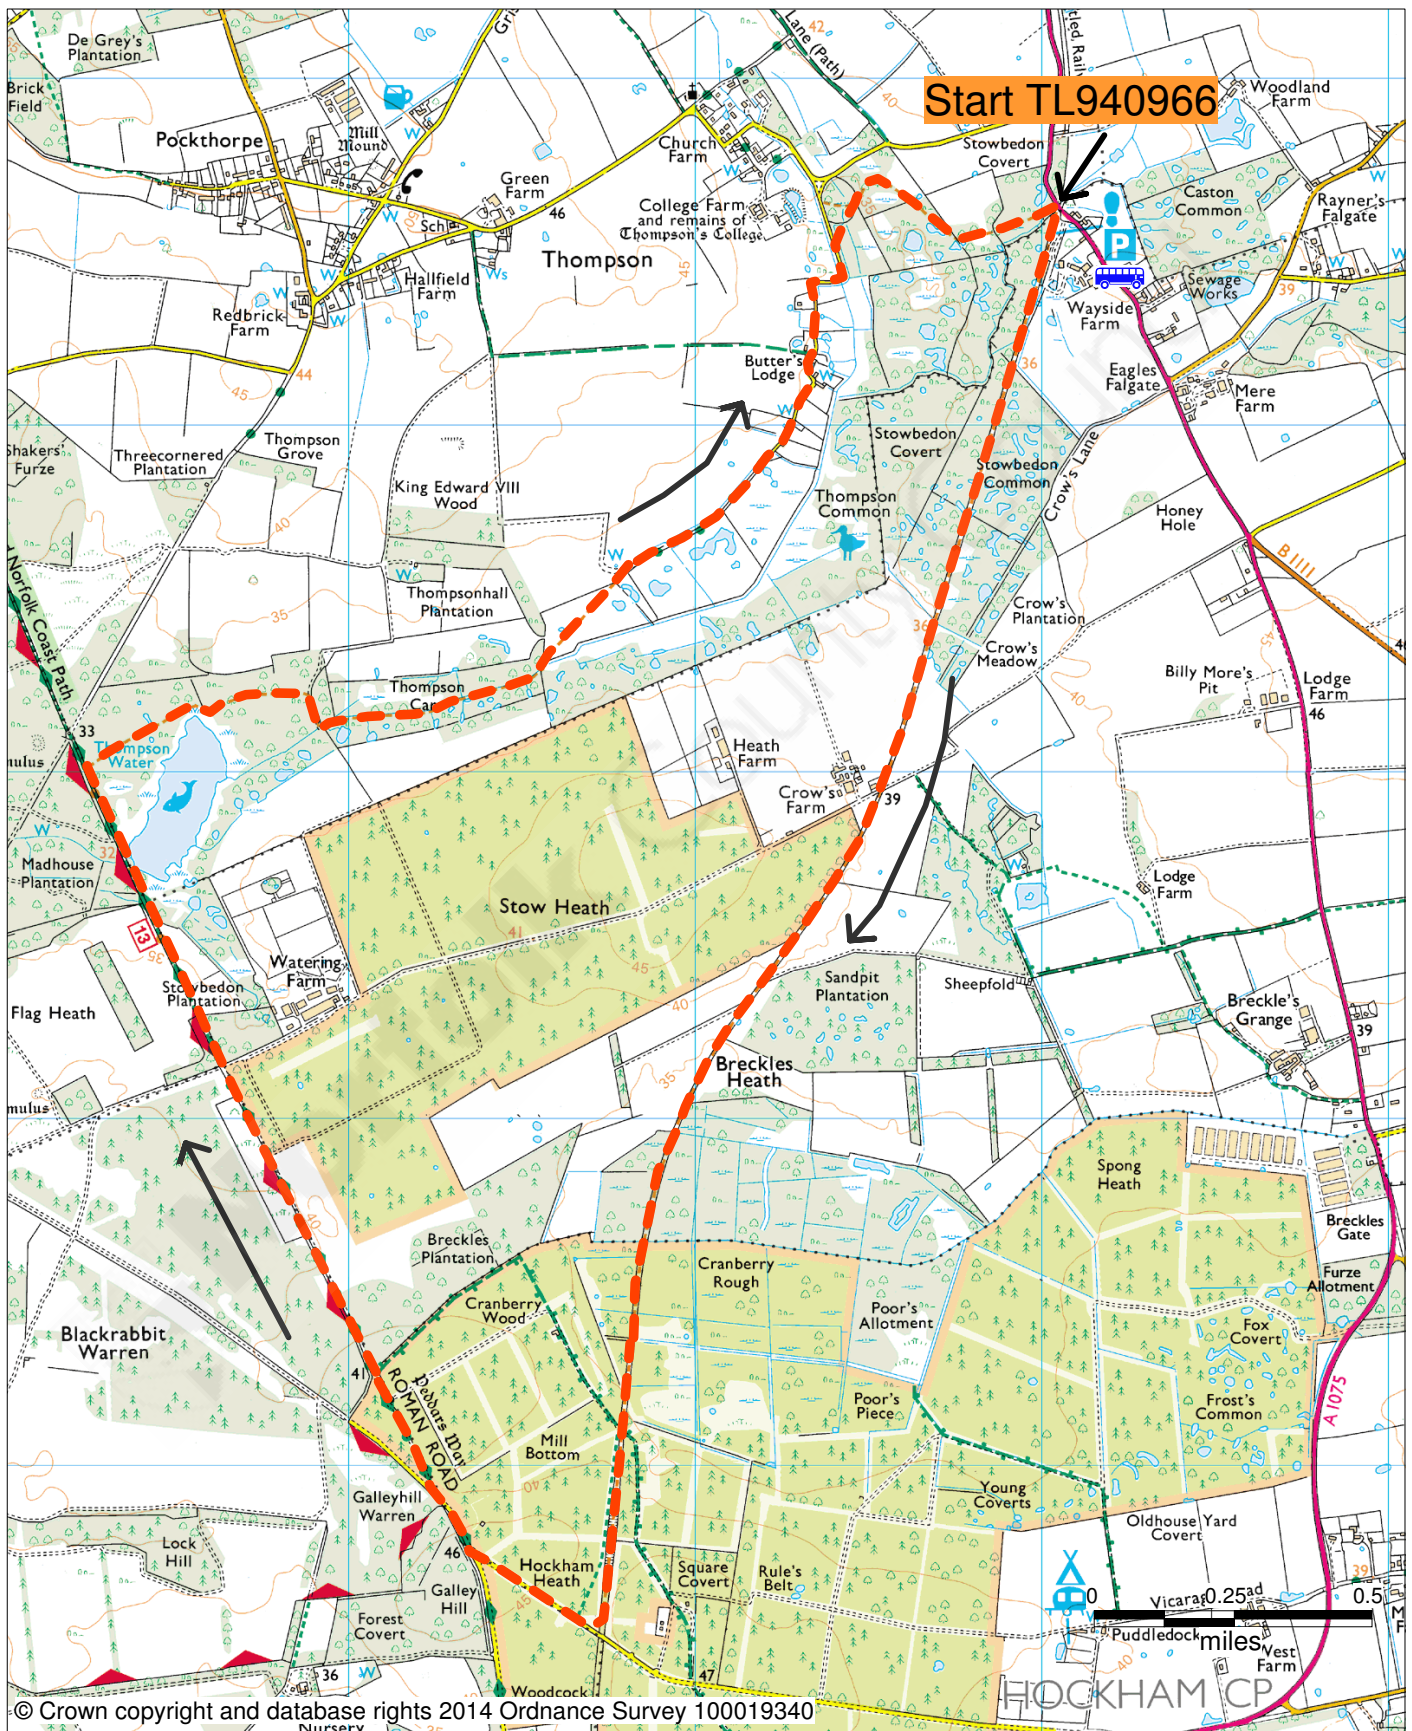

Circular Walk

The Great Eastern Pingo Trail

Scale 1:21789

Length: 7 miles

Route: 

© Crown copyright and database rights 2014 Ordnance Survey 100019340