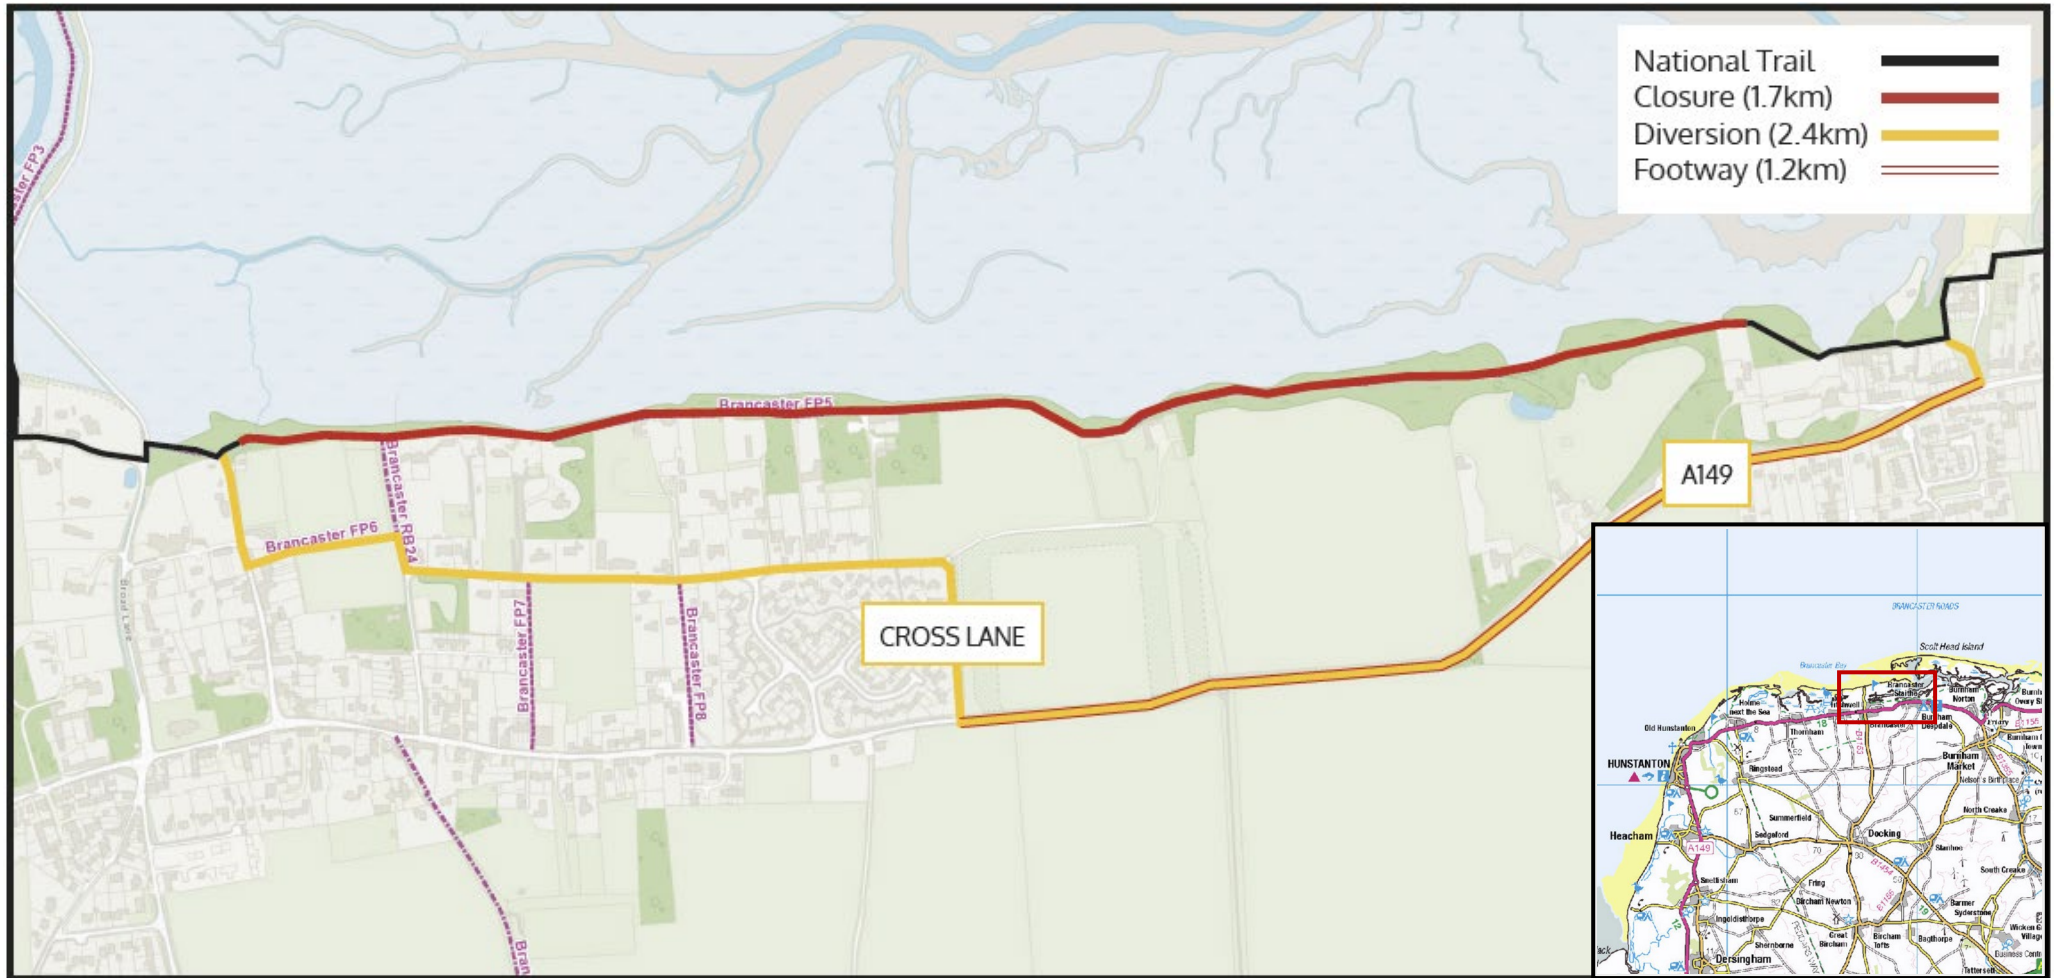

# Norfolk Coast Path / Brancaster FP5 CLOSURE

Boardwalk closed for health and safety.  
Maintenance is scheduled in due course

Compiled By Norfolk Trails

Norfolk County Council  
County Hall  
Martineau Lane  
Norwich  
NR1 2DH  
Tel: 0344 800 8020  
www.norfolk.gov.uk

This map is based upon Ordnance Survey material with the permission of Ordnance Survey on behalf of the Controller of Her Majesty's Stationery Office © Crown Copyright. Unauthorised reproduction infringes Crown Copyright and may lead to prosecution or civil proceedings. Norfolk County Council Licence No: 100019340.2022