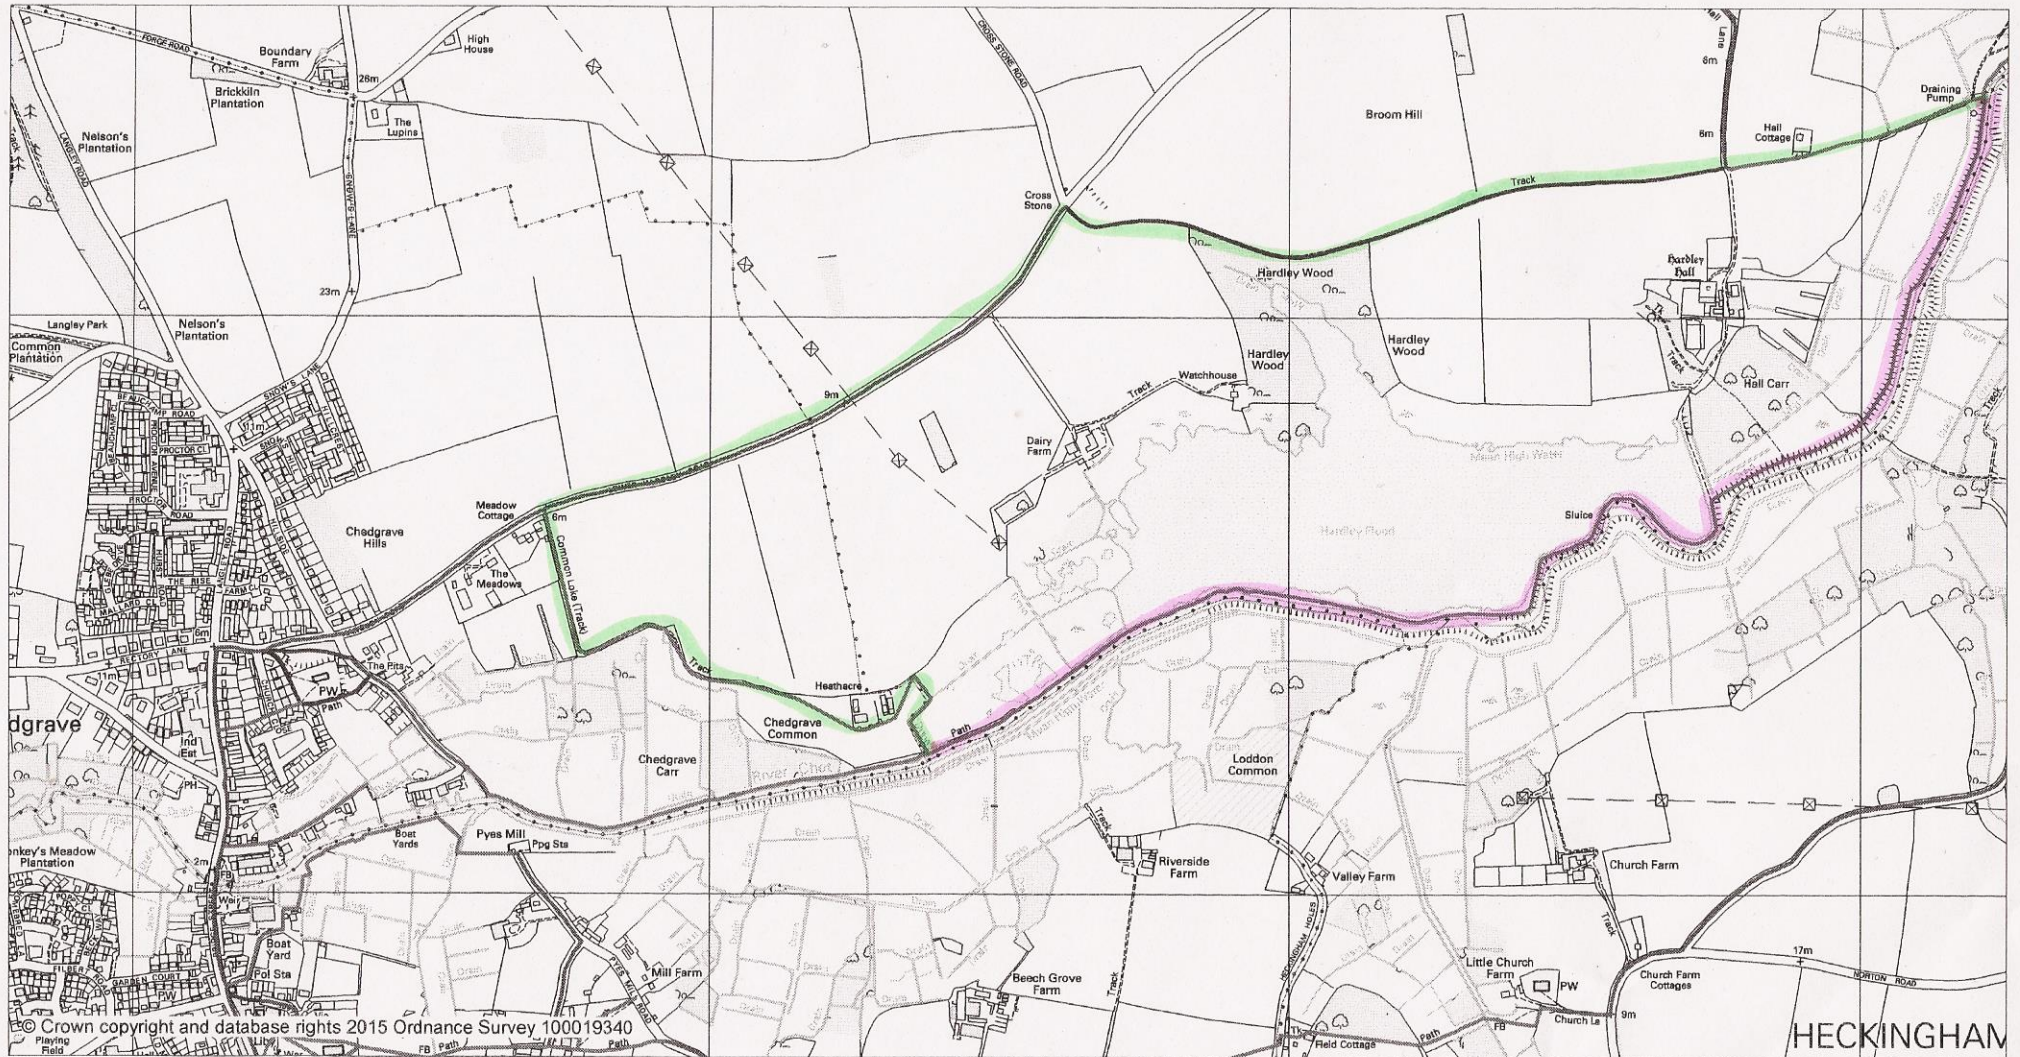

SECTION CLOSED

DIVERSION ROUTE

Scale 1:13133.5

Compiled by

Norfolk County Council
County Hall
Martineau Lane
Norwich
NR1 2SG
Tel: 01603 222143
Fax: 01603 223219

© Crown copyright and database rights 2015 Ordnance Survey 100019340