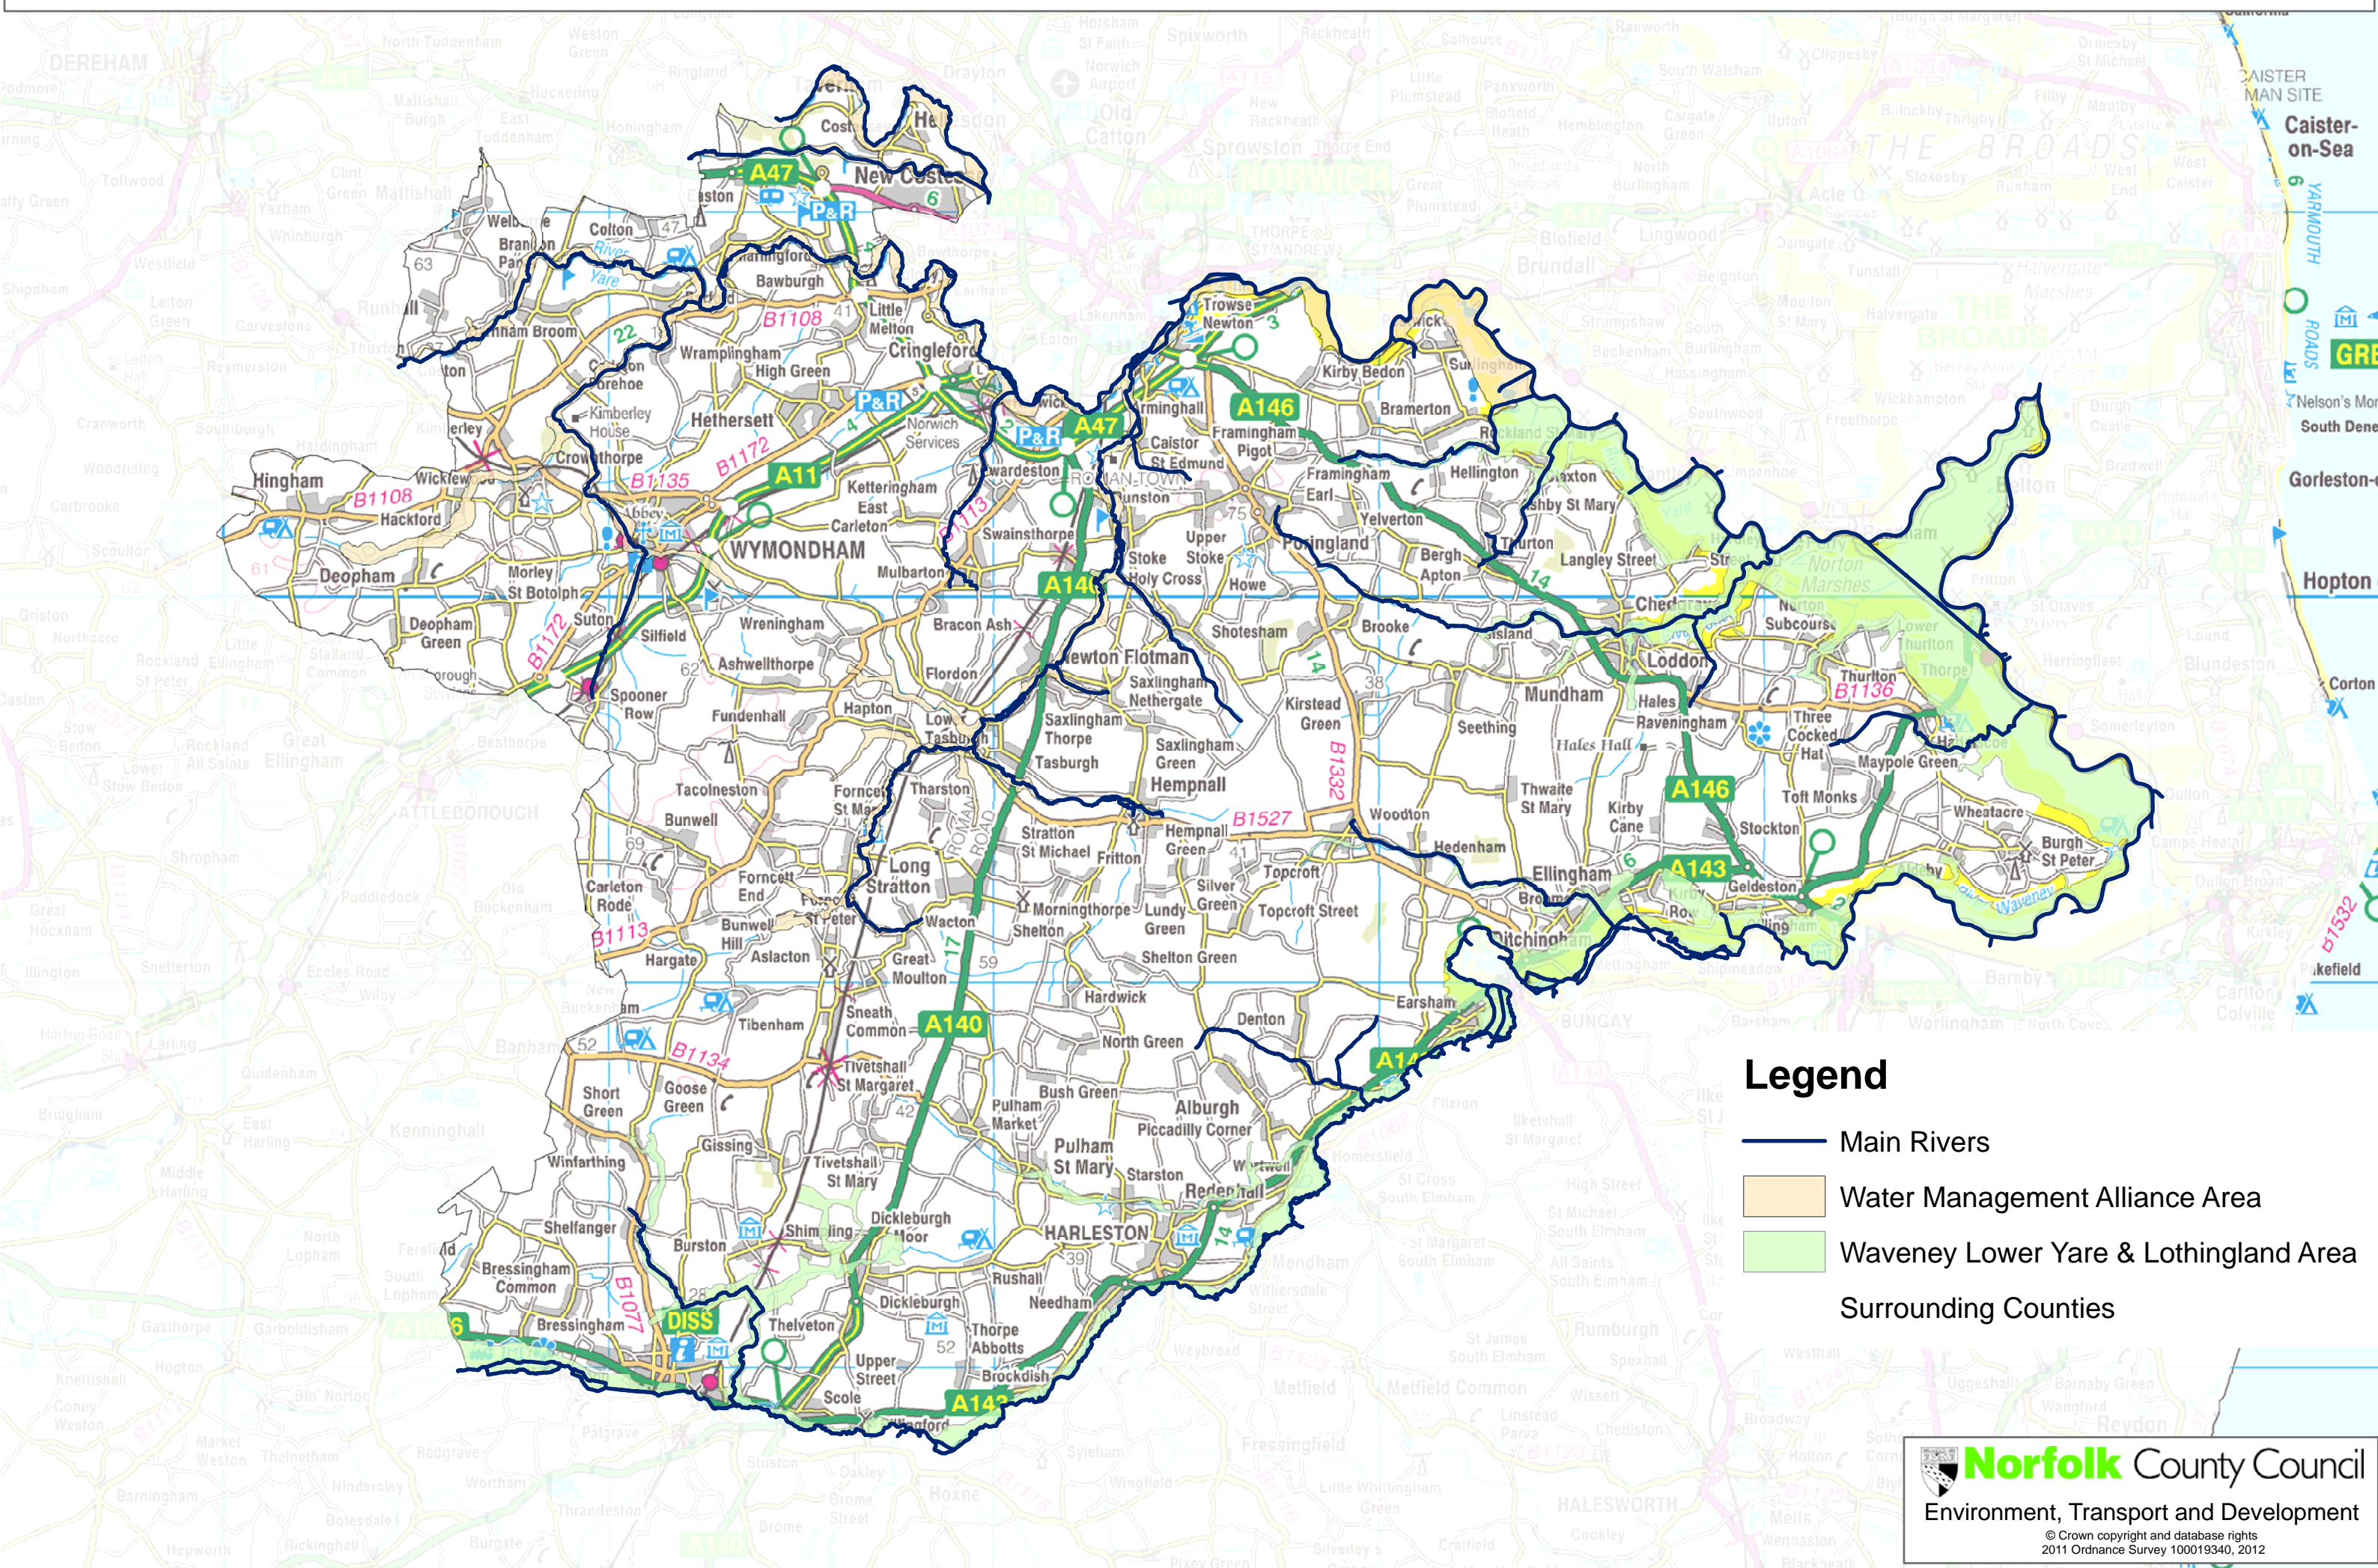

# Main Rivers and Internal Drainage Boards in South Norfolk

- ### Legend
-  Main Rivers
  -  Water Management Alliance Area
  -  Waveney Lower Yare & Lothingland Area
  -  Surrounding Counties