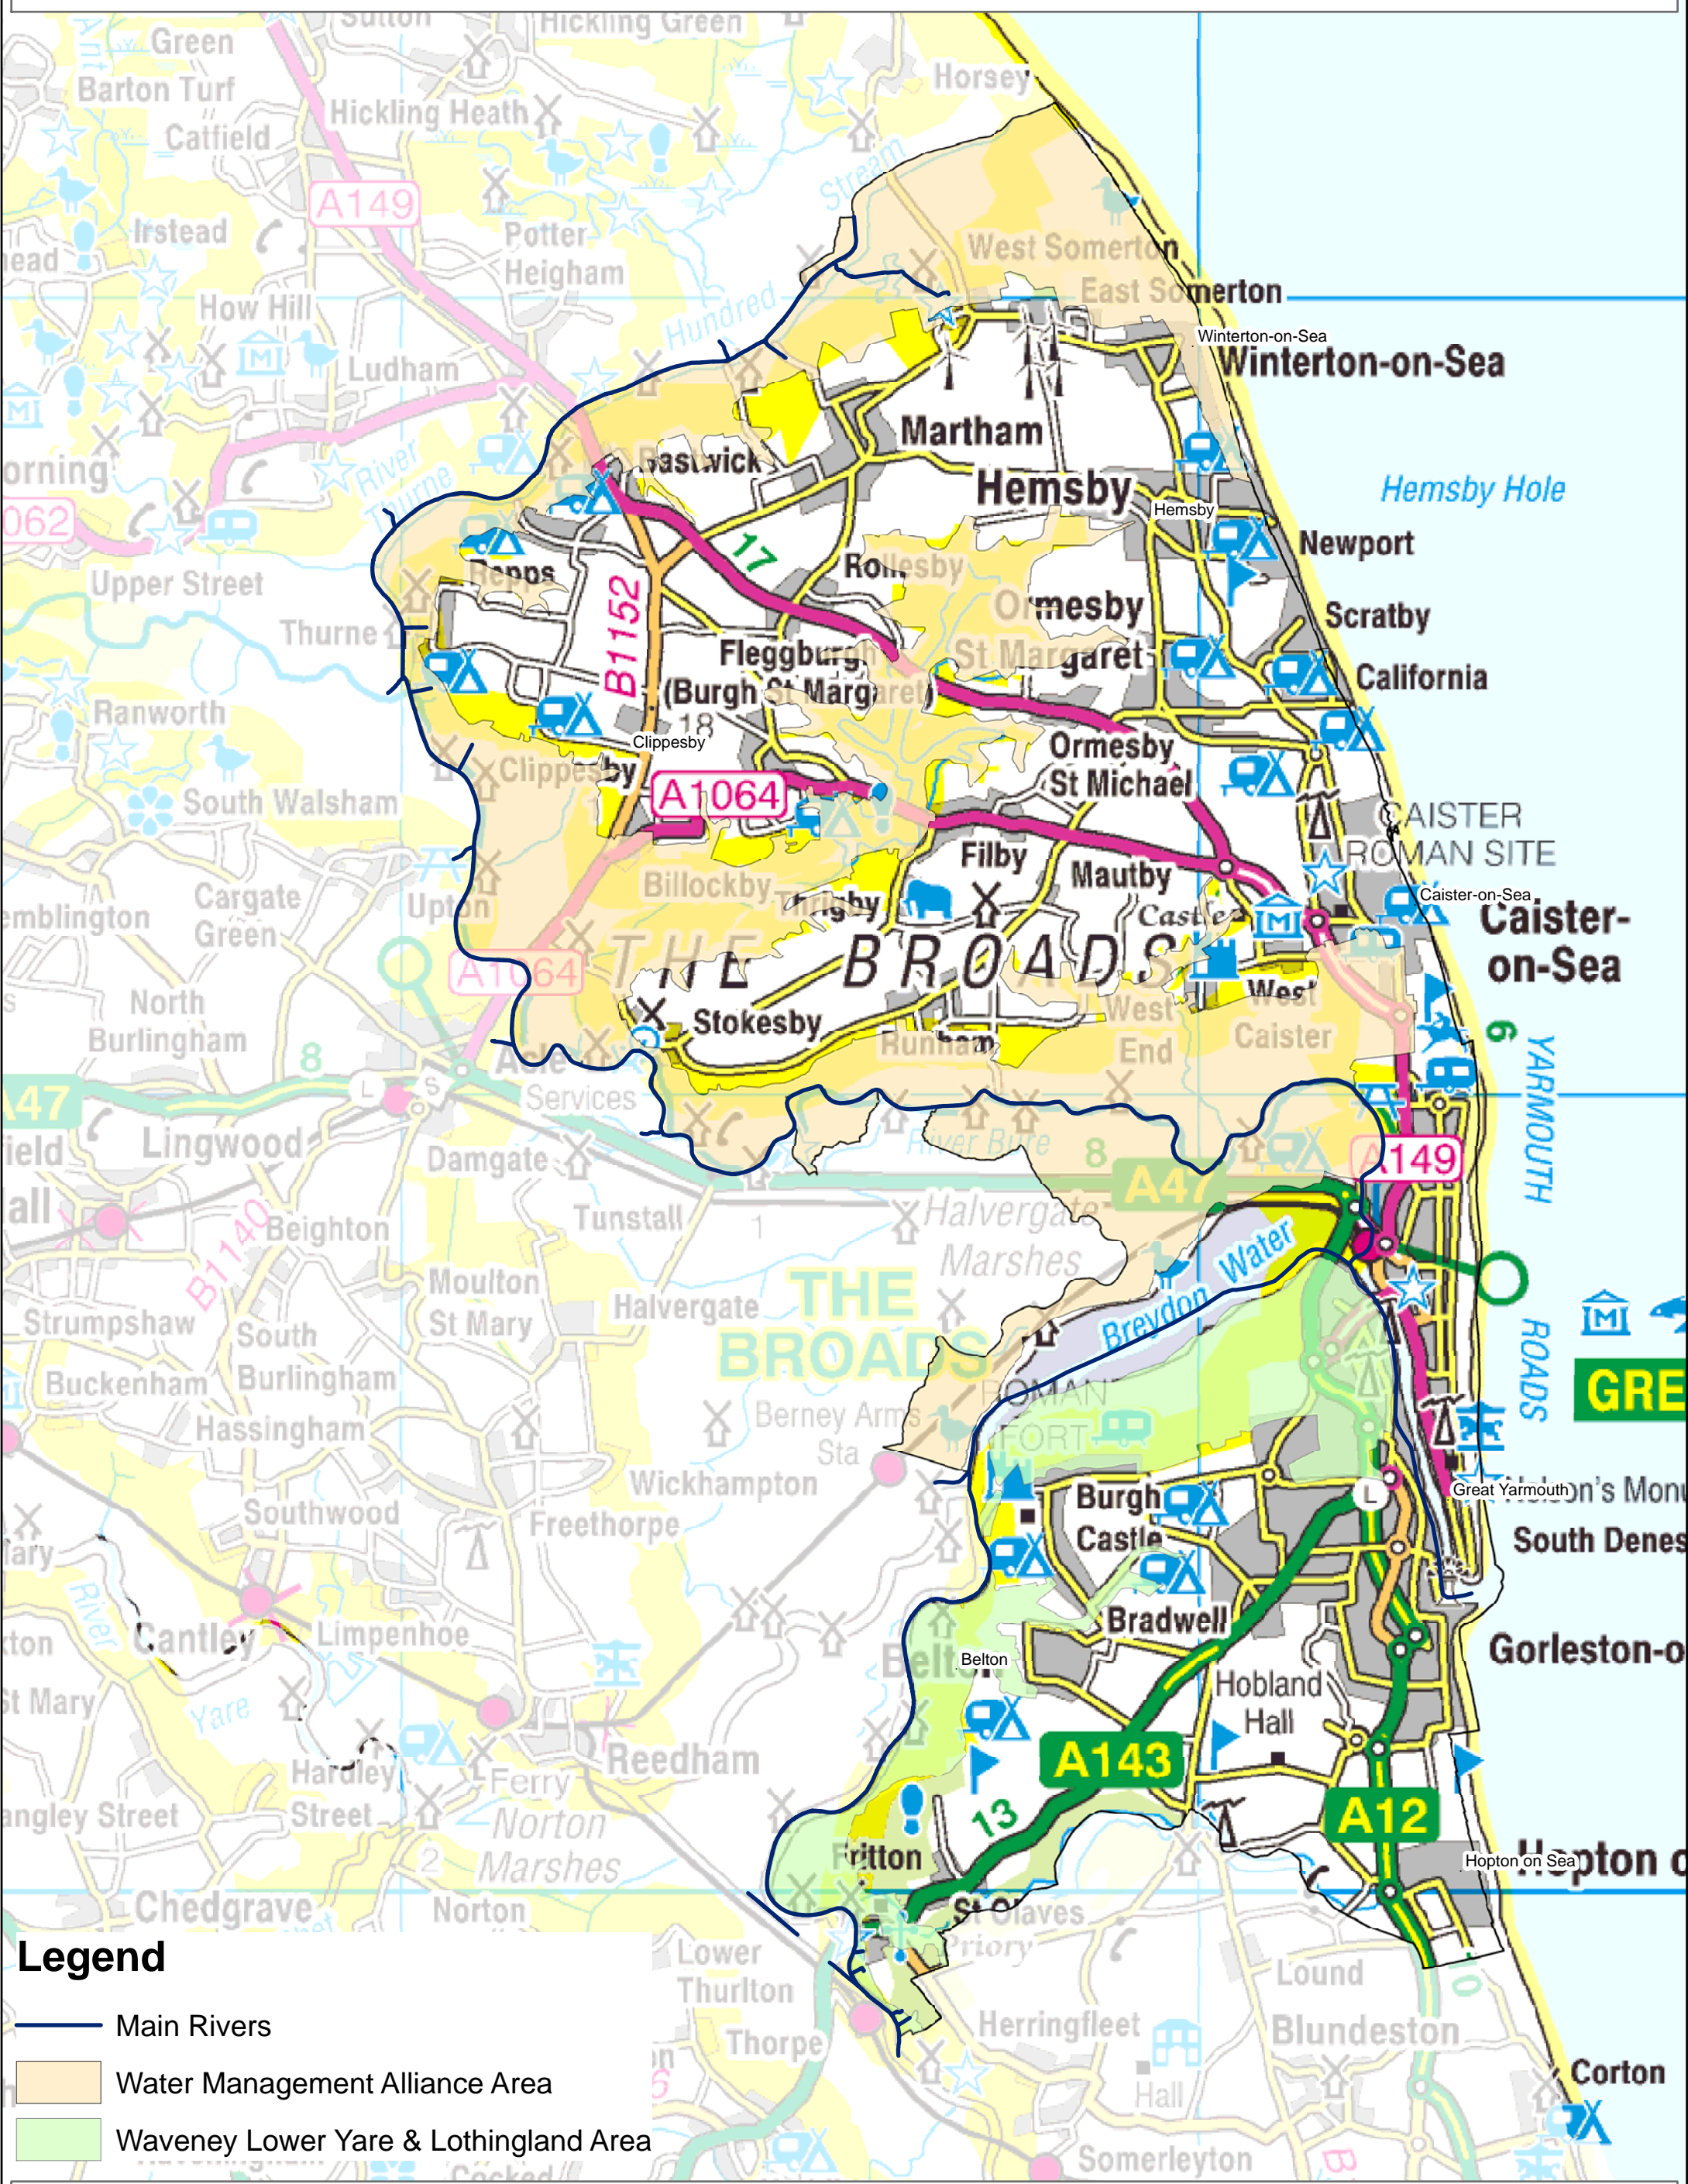

Main Rivers and Internal Drainage Boards in Great Yarmouth

Legend

- Main Rivers
- Water Management Alliance Area
- Waveney Lower Yare & Lothingland Area