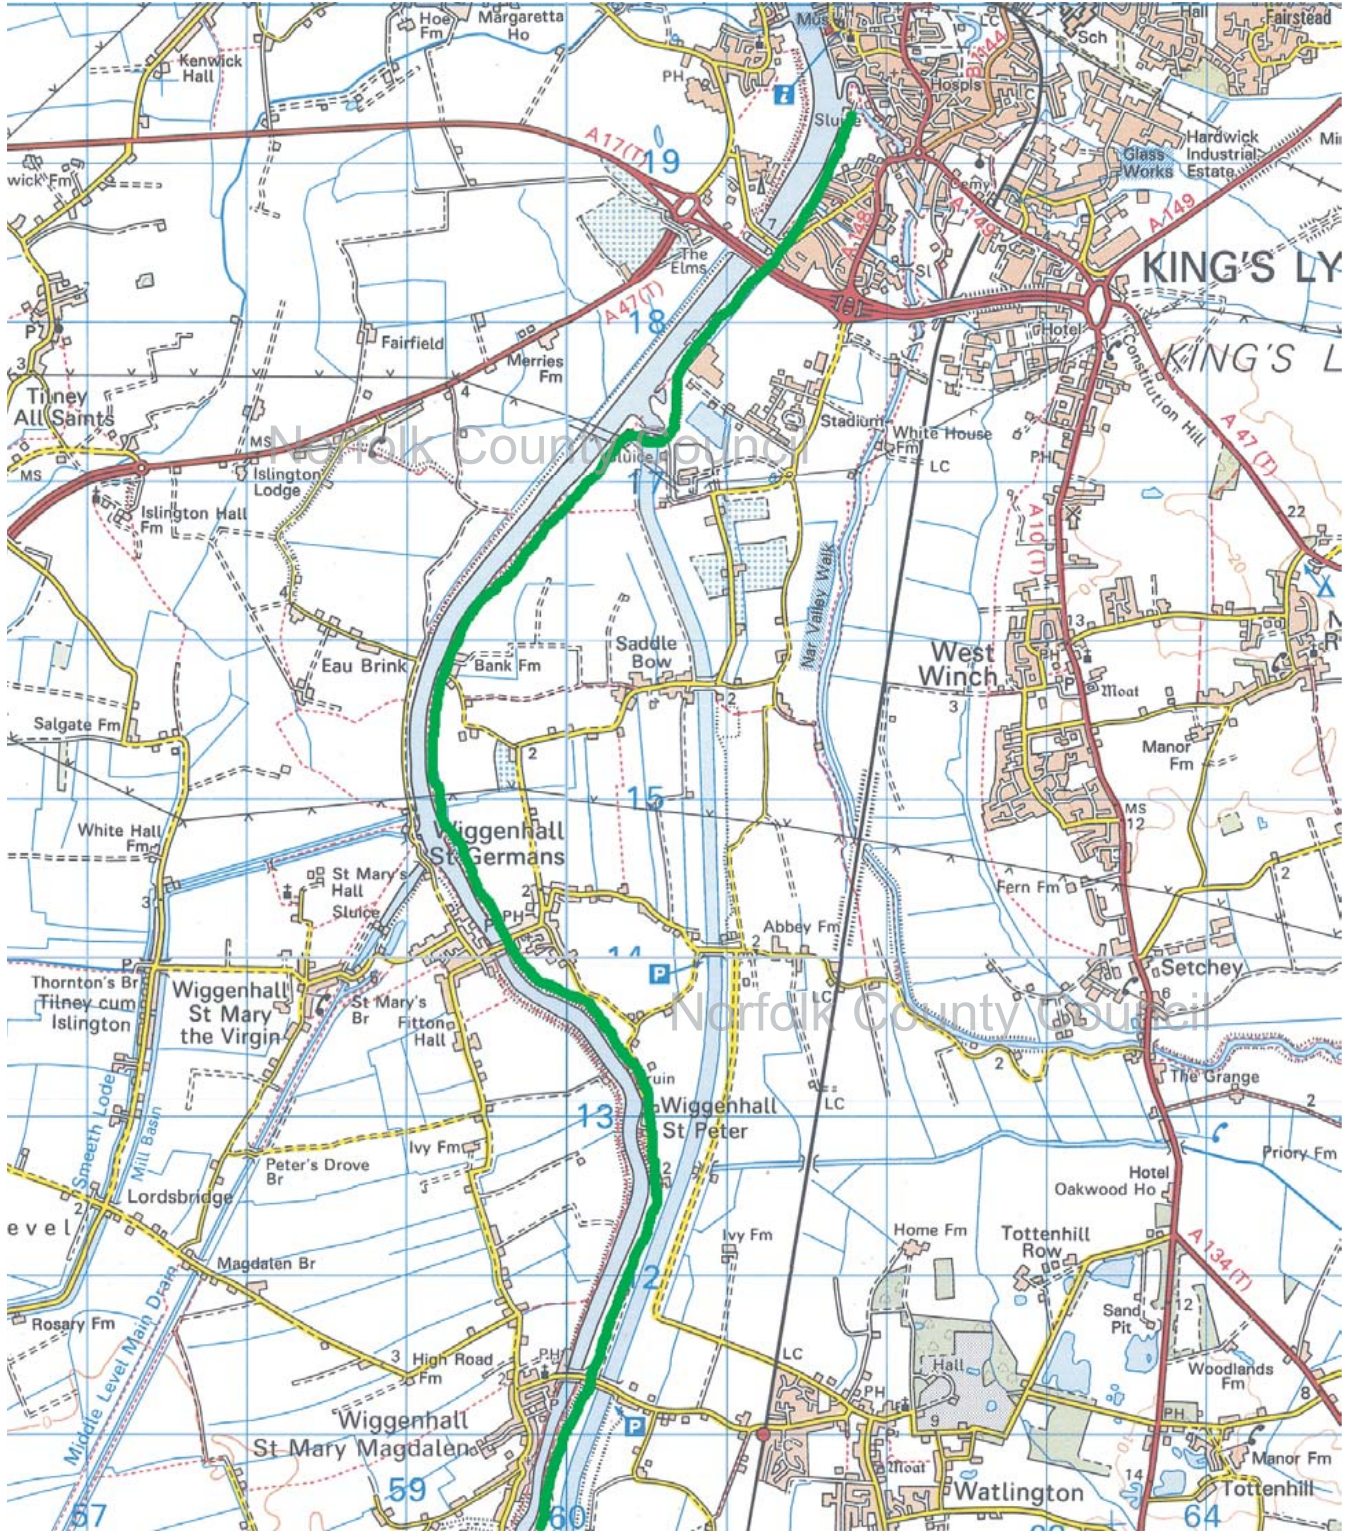

Fen Rivers Way
Section number 1

www.norfolktrails.co.uk