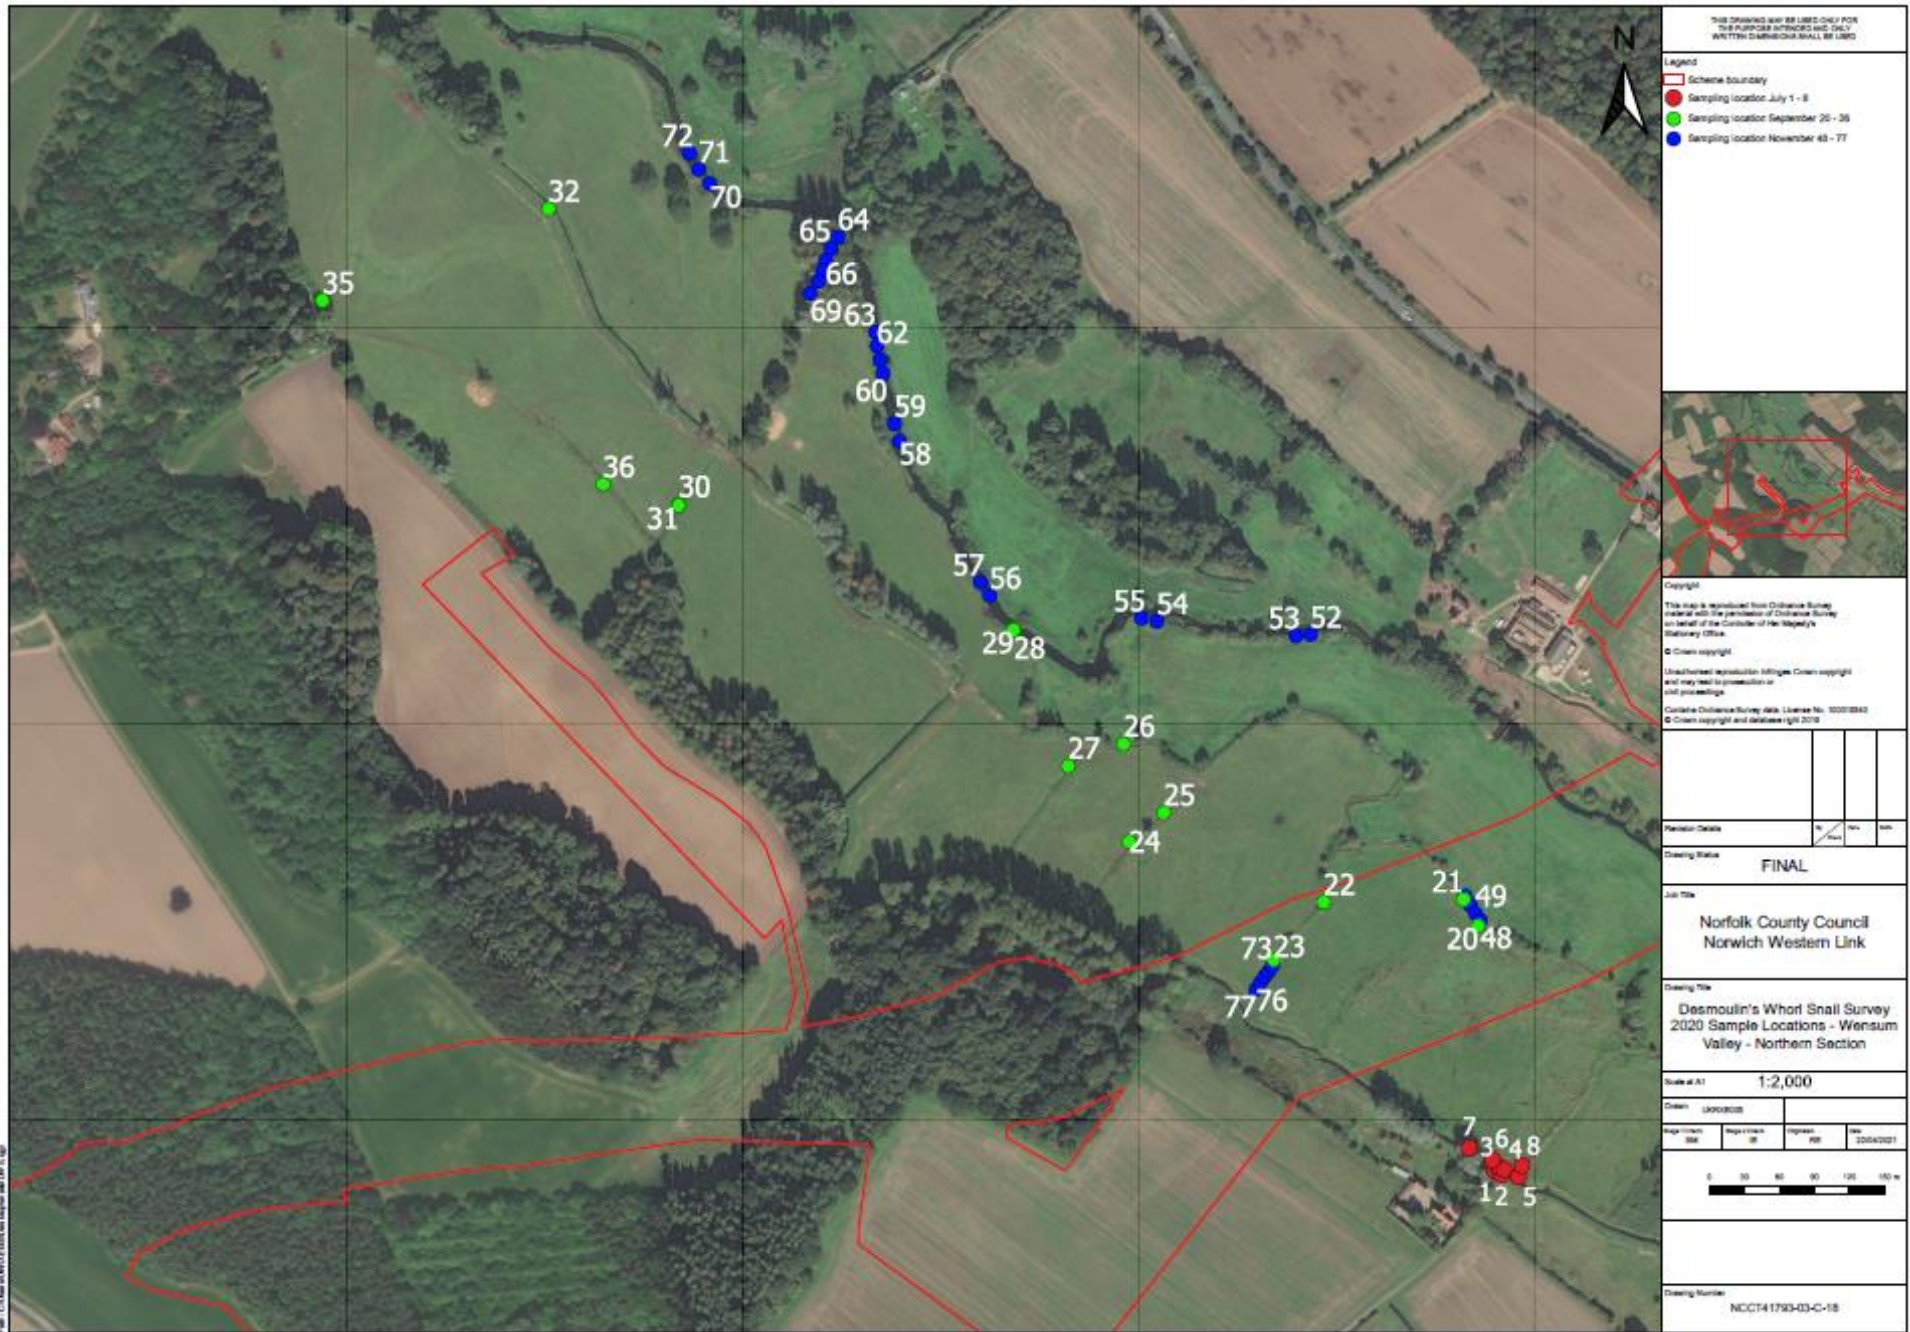

Desmoulin's Whorl Snail Report - Appendix B.2 - Sampling Locations for Northern Section