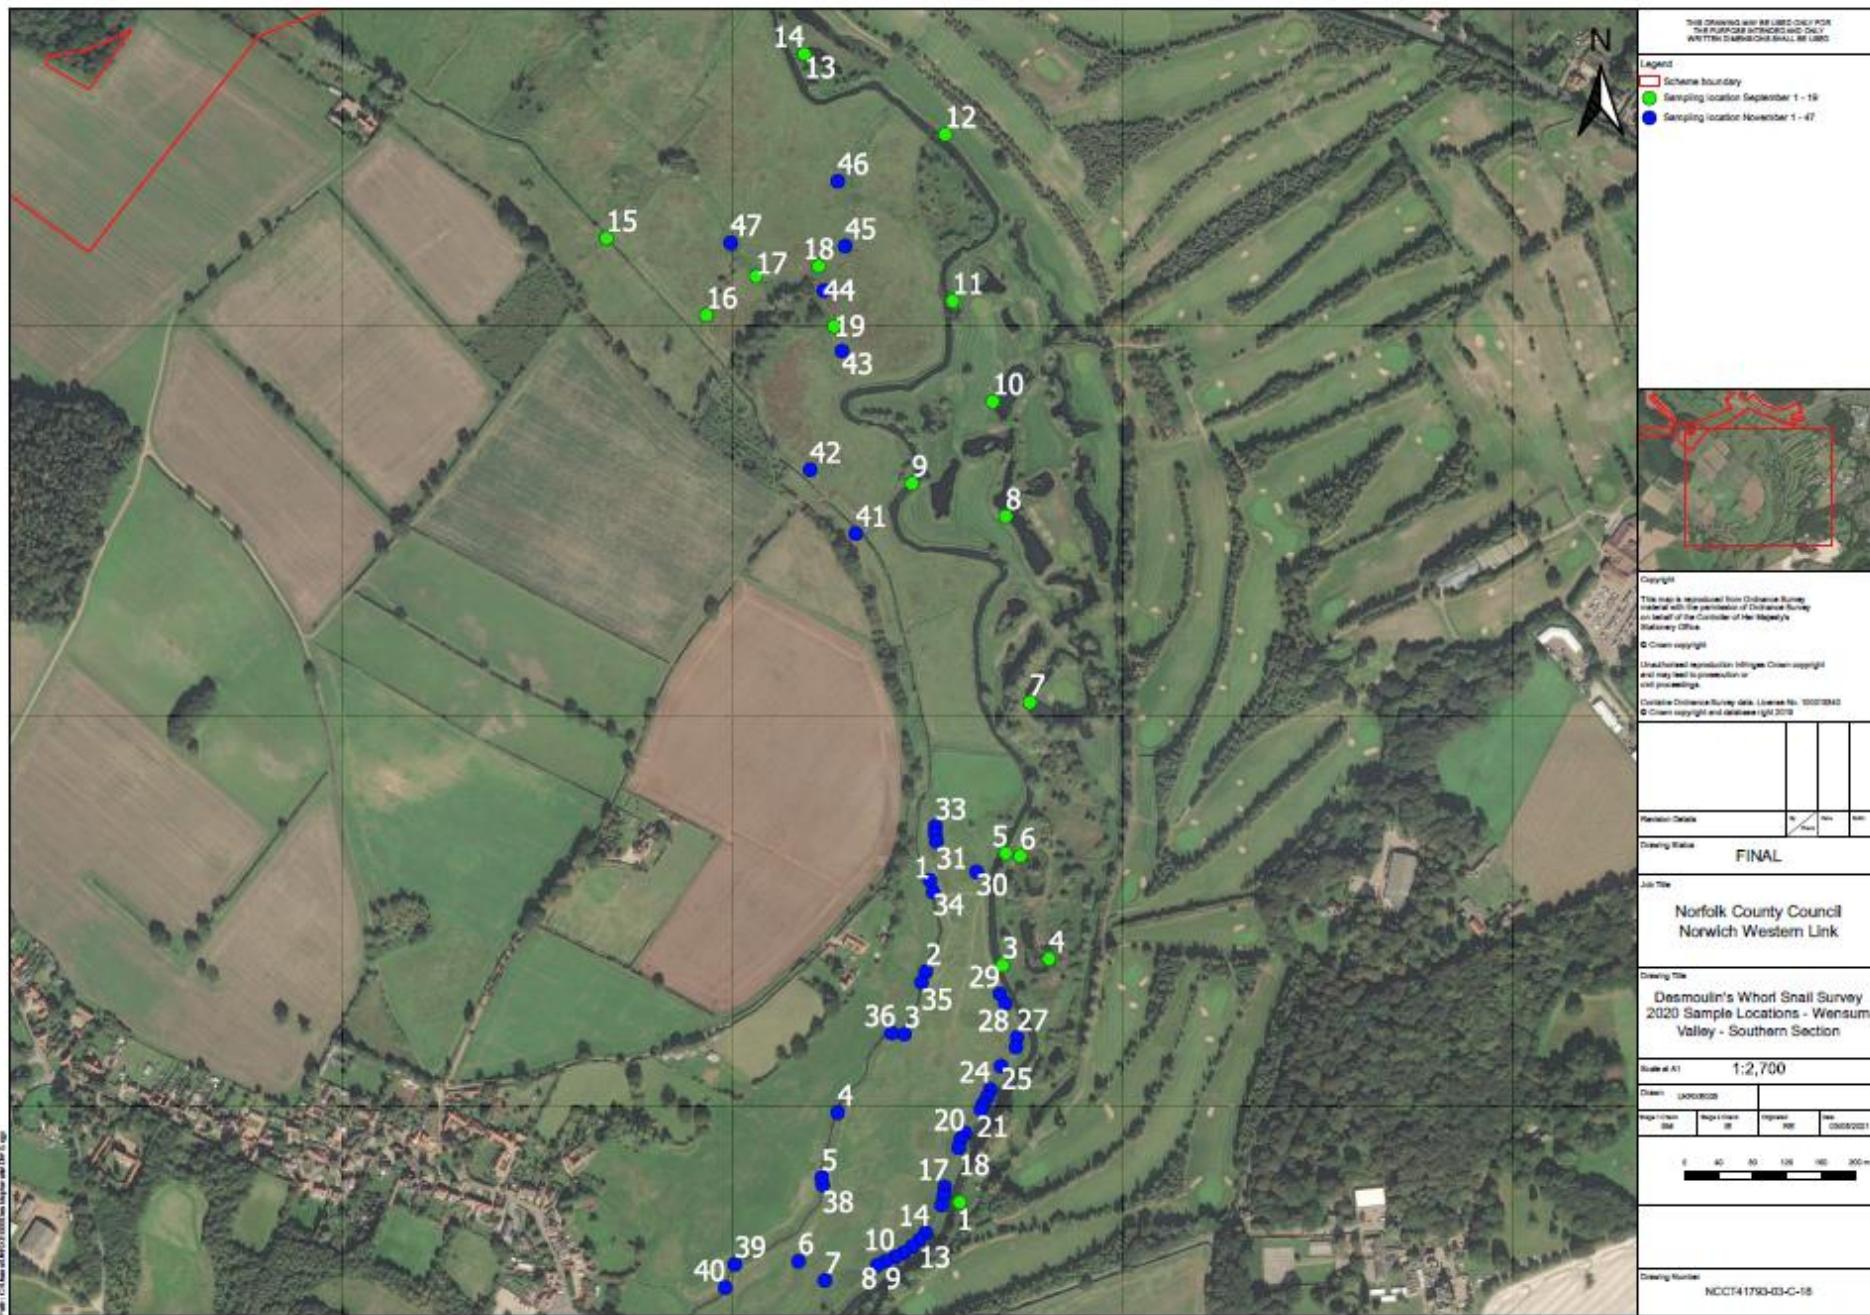

Desmoulin's Whorl Snail Report - Appendix B.3 - Sampling Locations for southern-eastern section - north and south