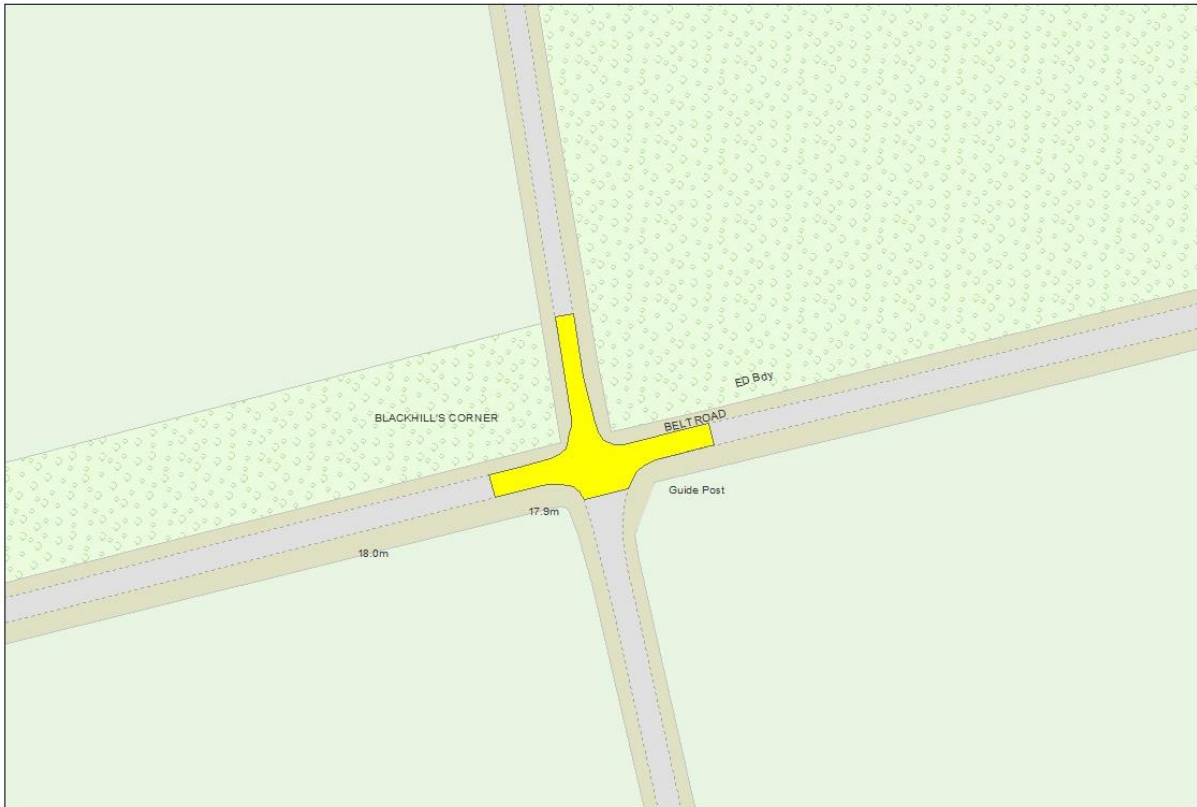

NEW ROADS AND STREET WORKS ACT 1991

SECTION 58 RESTRICTION NOW IN FORCE

1. Notice is hereby given that Norfolk County Council has completed the major road works on 8 November 2022.
2. The street where a S58 restriction now applies is Primrose Corner (04603411) Woodbastwick from Woodbastwick Road (04601928) Blofield for 50m Northwards
3. Subject to the exemptions in the Act and Regulations under it, no works may be executed for a period of 2 years from completion of the works without the consent of the Highway Authority, which shall not be unreasonably withheld.

Site N173C WOODBASTWICK C441 Primrose Corner