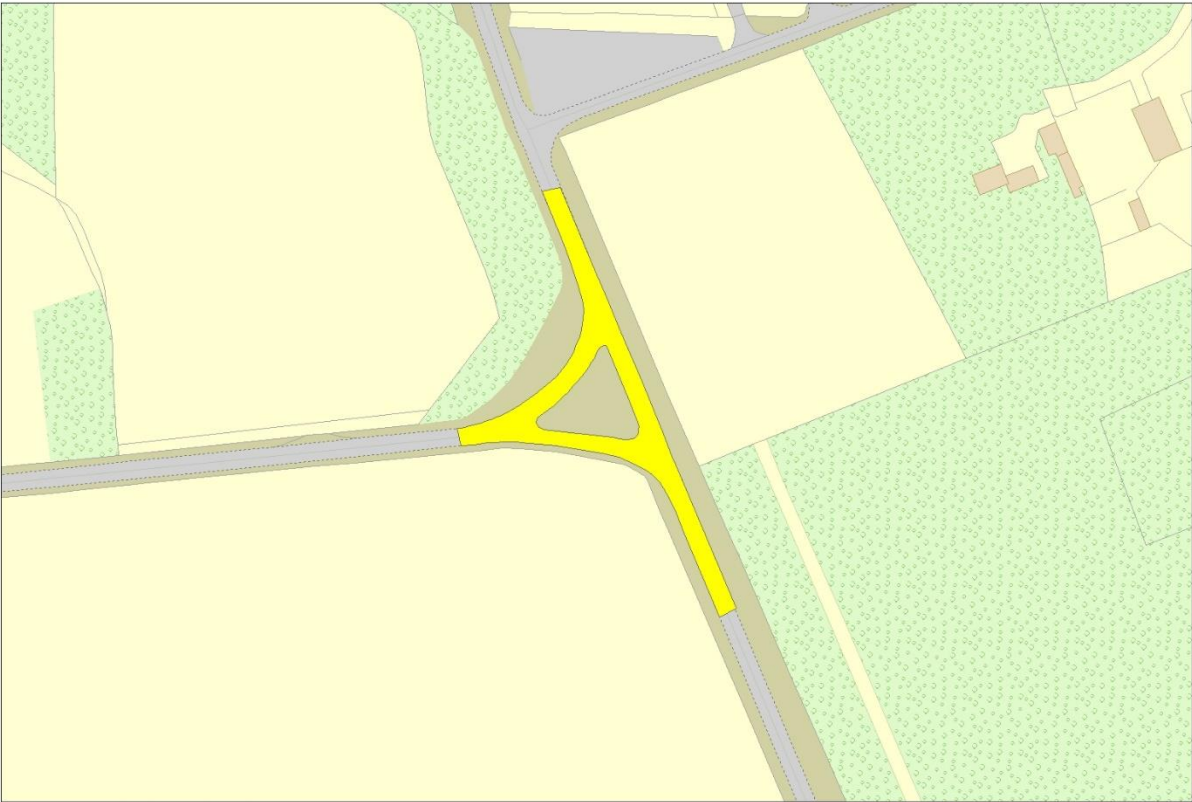

Site W232B FELTWELL B1112 Lodge Road