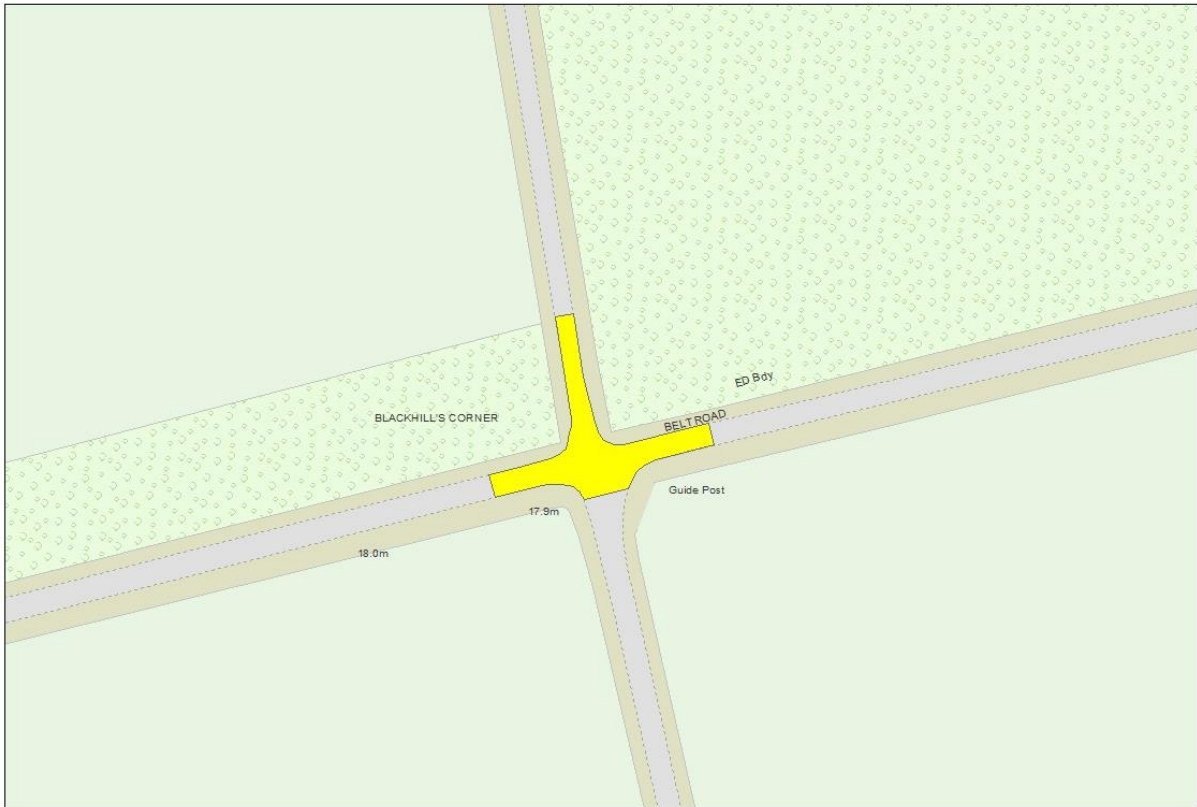

Site N173C WOODBASTWICK C441 Primrose Corner