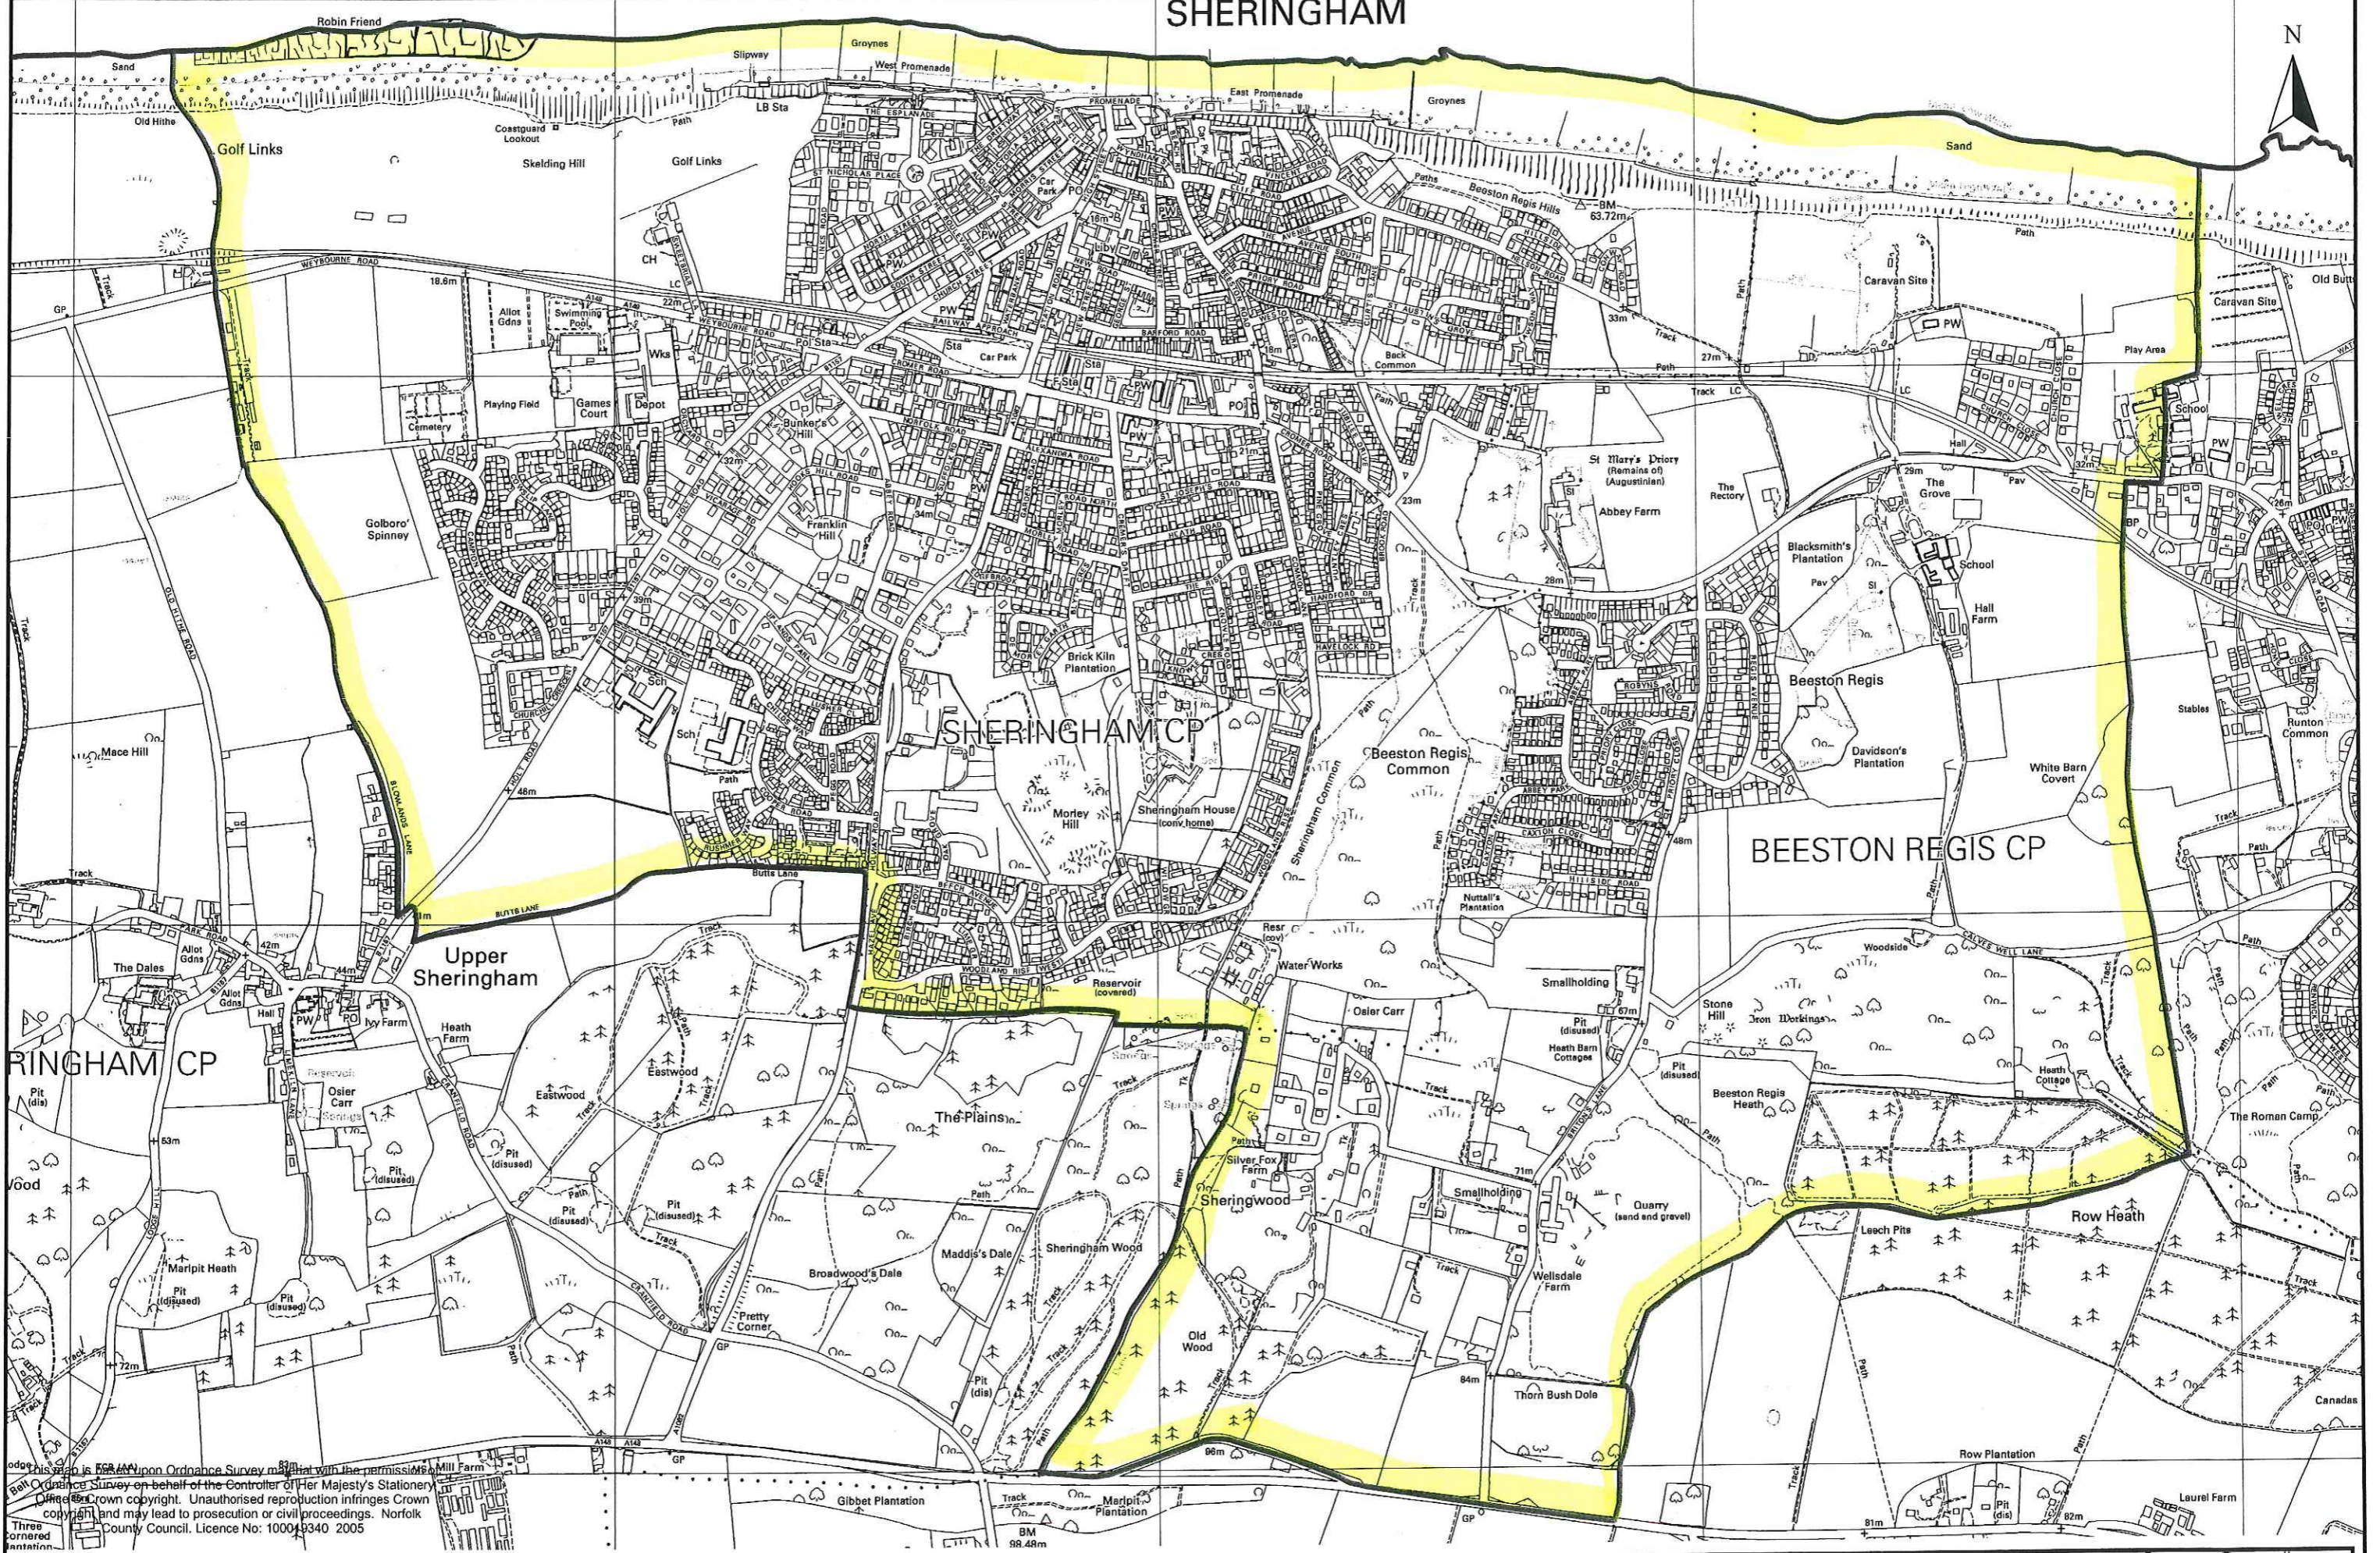

SHERINGHAM

This map is based on Ordnance Survey data with the permission of the Ordnance Survey on behalf of the Controller of Her Majesty's Stationery Office. Crown copyright. Unauthorised reproduction infringes Crown copyright and may lead to prosecution or civil proceedings. Norfolk County Council. Licence No: 100049340 2005

County Electoral Division
Sheringham

Norfolk County Council
Planning & Transportation GIS