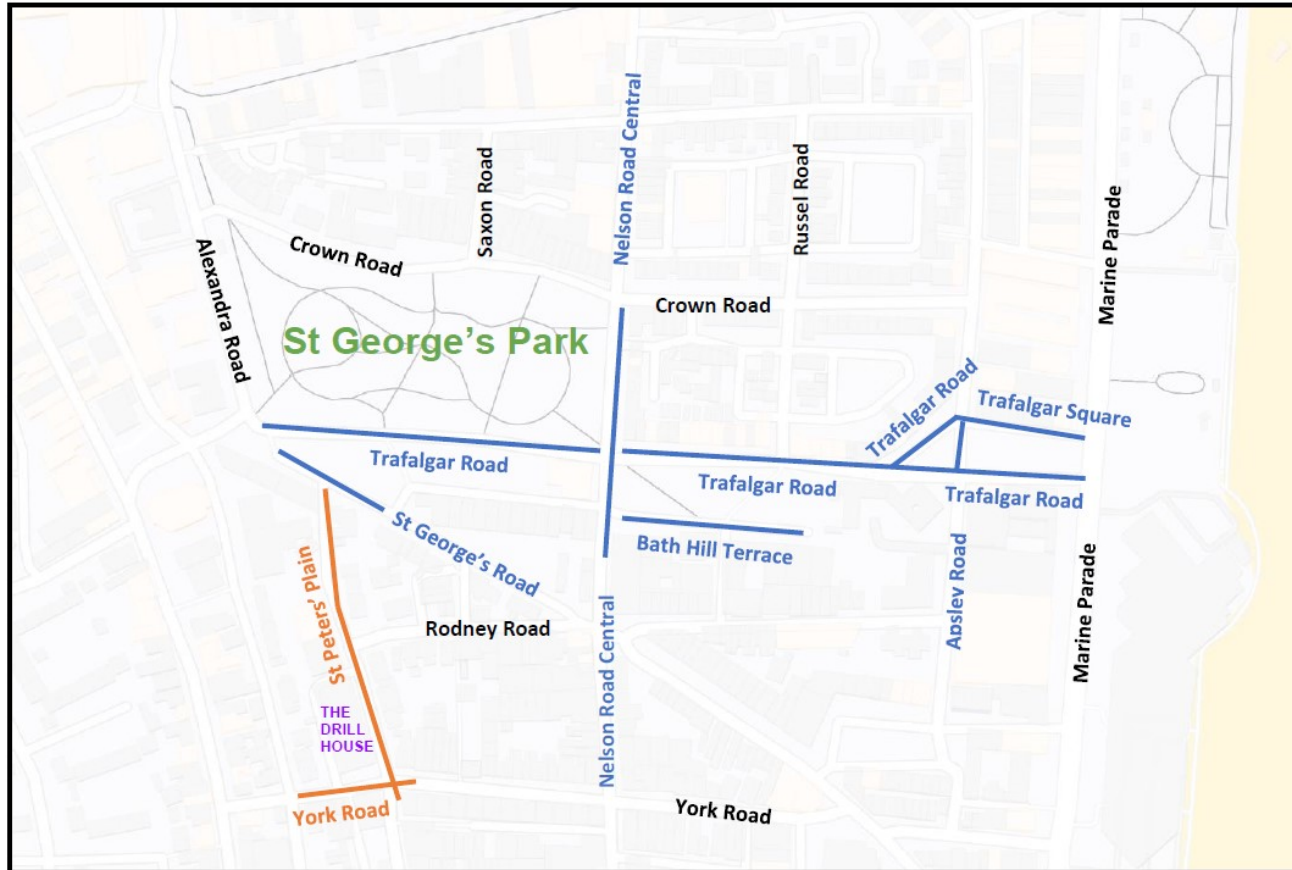

The Order will come into effect on Wednesday 29 May 2024 - Monday 3 June 2024 and will remain in force for 5 days and 2 hours. The road will be temporarily restricted (except for emergency and pedestrian access) on Wednesday 29 May 2024 - Monday 3 June 2024 between 10:00am and 12:00pm. Restrictions on traffic will only be enforced until normal traffic flow can be maintained.

ROAD CLOSURE - MAP

## OUT THERE FESTIVAL 2024 PARKING SUSPENSIONS TABLE

ROAD	START	FINISH	DATE FROM	TIME FROM	DATE TO	TIME TO	NOTES
St George's Road	Dead End of St George's Road adjacent to Alexandra Road	St George's Road junction with access road by Municipal School of Art	Wednesday 29.05.24	10:00	Monday 03.06.24	10:00	24hr Suspension
Trafalgar Road	Top of Trafalgar Road / Corner of Alexandra Road	Nelson Road Central	Wednesday 29.05.24	10:00	Monday 03.06.24	12:00	24hr Suspension
Trafalgar Road	Nelson Road Central	Marine Parade	Wednesday 29.05.24	10:00	Monday 03.06.24	12:00	24hr Suspension
Crown Road	Crown Road / Corner of Saxon Road	Nelson Road Central	Wednesday 29.05.24	10:00	Monday 03.06.24	12:00	24hr Suspension
Apsley Road	Trafalgar Road	Trafalgar Square	Wednesday 29.05.24	10:00	Monday 03.06.24	12:00	24hr Suspension
Trafalgar Square	Apsley Road	Marine Parade	Wednesday 29.05.24	10:00	Monday 03.06.24	12:00	24hr Suspension
Trafalgar Road	Trafalgar Road (By The Courtyard Guest House)	Apsley Road (By 28 Trafalgar Road)	Wednesday 29.05.24	10:00	Monday 03.06.24	12:00	24hr Suspension
Bath Hill Terrace	Nelson Road Central	Dead End of Bath Hill Terrace	Thursday 30.05.24	10:00	Sunday 02.06.24	12:00	24hr Suspension
York Road	Dene Side / York Road Junction	7 York Road	Thursday 30.05.24	10:00	Sunday 02.06.24	12:00	24hr Suspension
St Peter's Plain	St Peter's Plain adjacent Oxborough Walk	St George's Road	Thursday 30.05.24	10:00	Sunday 02.06.24	12:00	24hr Suspension